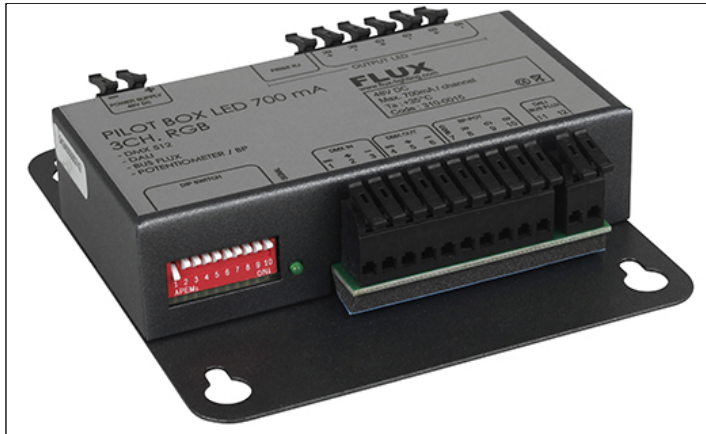

TECHNICAL DATA SHEET

310-0015 DMX / DALI / BP PILOTBOX controller for fixed 700mA powered

2021

CE RoHS

Picture and Sketch

CLASSIFICATION

IP20.

CONTROL MODE

DMX 512 / DALI / BUS.
Potentiometer 100KΩ.
Push button.