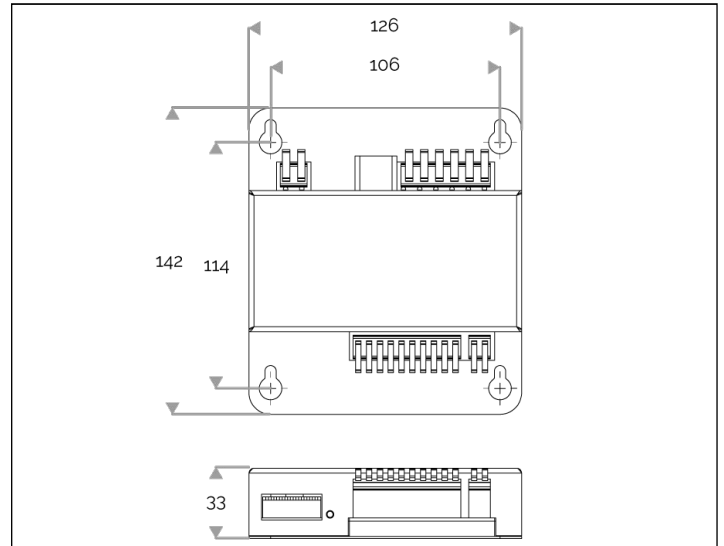

TECHNICAL DATA SHEET

310-0015 DMX / DALI / BP PILOTBOX controller for fixed 700mA powered

2021

CE RoHS

Picture and Sketch

CLASSIFICATION

IP20.

CONTROL MODE

DMX 512 / DALI / BUS.
Potentiometer 100KΩ.
Push button.