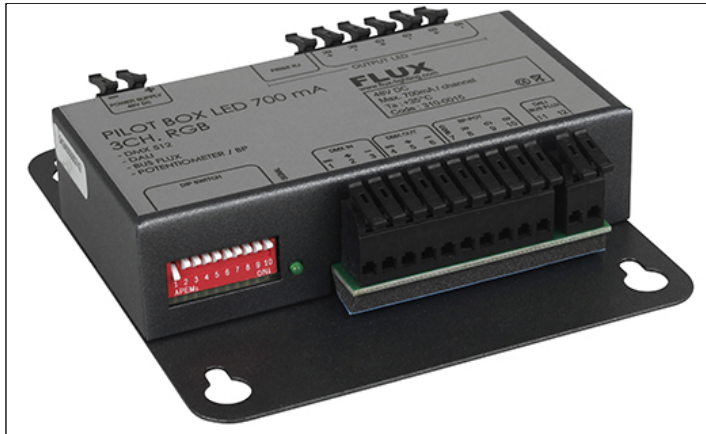

TECHNICAL DATA SHEET

310-0010 DMX / DALI / BP PILOTBOX controller for fixed 350mA powered

2021

☉ RoHS

Picture and Sketch

CLASSIFICATION

IP20.

CONTROL MODE

DMX 512 / DALI / BUS.
Potentiometer 100KΩ.
Push button.