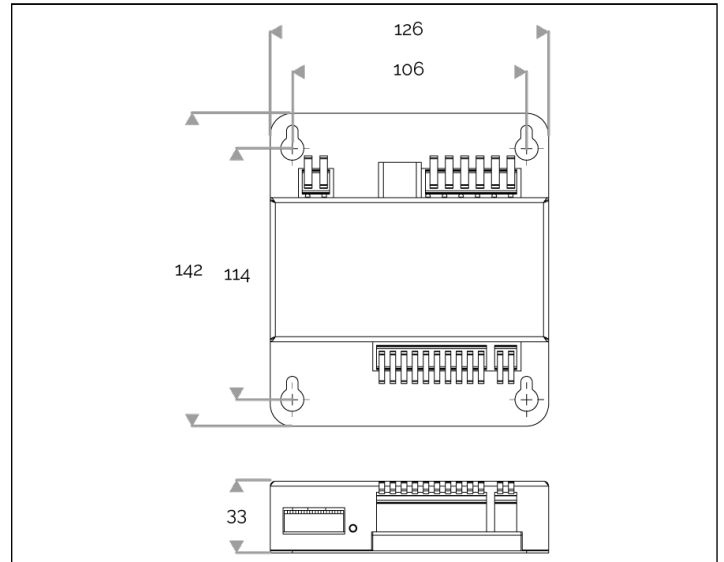

TECHNICAL DATA SHEET

310-0010 DMX / DALI / BP PILOTBOX controller for fixed 350mA powered

2021

☉ RoHS

Picture and Sketch

CLASSIFICATION

IP20.

CONTROL MODE

DMX 512 / DALI / BUS.
Potentiometer 100KΩ.
Push button.