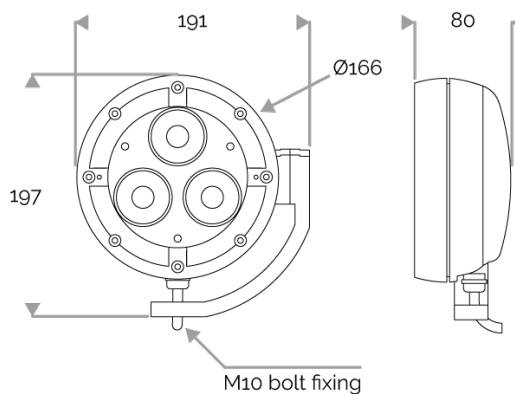

POWERFLOOD 3 - Monochrome - 14W - 1896 lm

829-1400 POWERFLOOD 3 24V DALI 6500K 2x3,7° Ø166mm 14W IP66