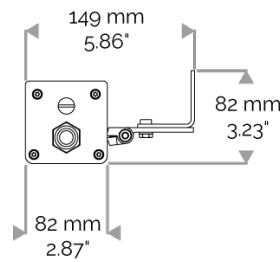

X-LINE4 - DMX monochrome

810-5860-WL X-LINE4 60 230V WIRELESS DMX amber 2x5° L1537mm 60W IP66

APPLICATION

230V AC (except for the USA) high-power LED luminaire for outdoor lighting available. DO NOT RECESS. Accentuation lighting for architectural facades, shop fronts, sculptures, columns etc...

CABLES USED

DMX version: CONNECT SYSTEM cable. Length: 50cm.

MECHANICAL FEATURES

IP66, IK06. Anodized aluminium profile. Clear PMMA. Silicone gasket. Delta Seal® treated stainless steel fasteners. Weights: 337mm : 2 kg. 637mm : 3,5 kg. 937mm : 4,5 kg. 1237mm : 6,2 kg. 1537mm : 7,1 kg.

INRUSH CURRENT

Inrush Current (A)	105
Inrush Current Time (µs)	240

POWER

Product Led Power (W)	43,8
-----------------------	------