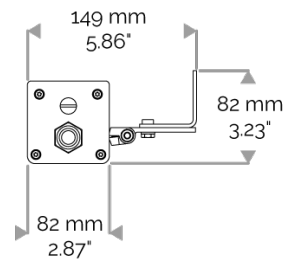

X-LINE4 - DMX monochrome

810-5835-WL X-LINE4 48 230V WIRELESS DMX amber 2x22.5° L1237mm 48W IP66

APPLICATION

230V AC (except for the USA) high-power LED luminaire for outdoor lighting available. DO NOT RECESS. Accentuation lighting for architectural facades, shop fronts, sculptures, columns etc...

CABLES USED

DMX version: CONNECT SYSTEM cable. Length: 50cm.

MECHANICAL FEATURES

IP66, IK06. Anodized aluminium profile. Clear PMMA. Silicone gasket. Delta Seal® treated stainless steel fasteners. Weights: 337mm : 2 kg. 637mm : 3,5 kg. 937mm : 4,5 kg. 1237mm : 6,2 kg. 1537mm : 7,1 kg.

INRUSH CURRENT

Inrush Current (A)	100
Inrush Current Time (µs)	210

POWER

Product Led Power (W)	35
-----------------------	----