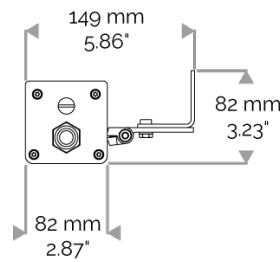

X-LINE4 - DMX monochrome

810-5825-WL X-LINE4 48 230V WIRELESS DMX amber 2x5° L1237mm 48W IP66

APPLICATION

230V AC (except for the USA) high-power LED luminaire for outdoor lighting available. DO NOT RECESS. Accentuation lighting for architectural facades, shop fronts, sculptures, columns etc...

CABLES USED

DMX version: CONNECT SYSTEM cable. Length: 50cm.

MECHANICAL FEATURES

IP66, IK06. Anodized aluminium profile. Clear PMMA. Silicone gasket. Delta Seal® treated stainless steel fasteners. Weights: 337mm : 2 kg. 637mm : 3,5 kg. 937mm : 4,5 kg. 1237mm : 6,2 kg. 1537mm : 7,1 kg.

INRUSH CURRENT

Inrush Current (A)	100
Inrush Current Time (µs)	210

POWER

Product Led Power (W)	35
-----------------------	----