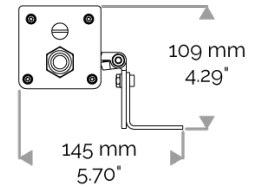

X-LINE4 - DMX monochrome

810-5825 X-LINE4 48 230V DMX amber 2x5° L1237mm 48W IP66

APPLICATION

230V AC (except for the USA) high-power LED luminaire for outdoor lighting available. DO NOT RECESS. Accentuation lighting for architectural facades, shop fronts, sculptures, columns etc...

CABLES USED

DMX version: CONNECT SYSTEM cable. Length: 50cm.

MECHANICAL FEATURES

IP66, IK06. Anodized aluminium profile. Clear PMMA. Silicone gasket. Delta Seal® treated stainless steel fasteners. Weights: 337mm : 2 kg. 637mm : 3,5 kg. 937mm : 4,5 kg. 1237mm : 6,2 kg. 1537mm : 7,1 kg.