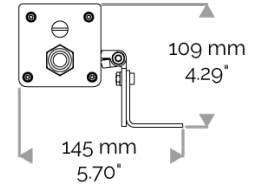

X-LINE4 - DMX monochrome

810-5800-WL X-LINE4 36 230V WIRELESS DMX amber 2x22.5° L937mm 36W IP66

APPLICATION

230V AC (except for the USA) high-power LED luminaire for outdoor lighting available. DO NOT RECESS. Accentuation lighting for architectural facades, shop fronts, sculptures, columns etc...

LIGHTING FEATURES

CRI170. High-power LED luminaire. Monochrome DMX version.

ELECTRICAL FEATURES

CONNECT SYSTEM for reliable and fast installation. Integrated DMX power supply. Built-in 10 kV/5 kA surge protection. For the USA please consult us.

CABLES USED

DMX version: CONNECT SYSTEM cable. Length: 50cm.

MECHANICAL FEATURES

IP66, IK06. Anodized aluminium profile. Clear PMMA. Silicone gasket. Delta Seal® treated stainless steel fasteners. Weights: 337mm : 2 kg. 637mm : 3,5 kg. 937mm : 4,5 kg. 1237mm : 6,2 kg. 1537mm : 7,1 kg.

INRUSH CURRENT

Inrush Current (A)	55
Inrush Current Time (µs)	270

POWER

Product Led Power (W)	26,3
-----------------------	------