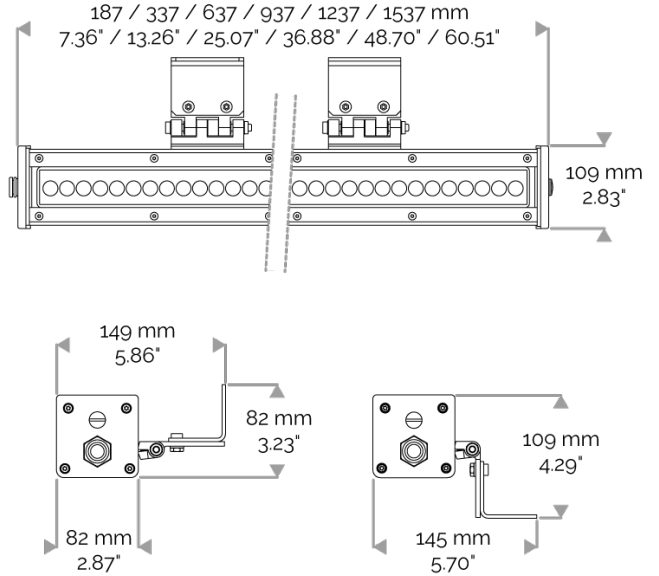

X-LINE4 - DMX monochrome

810-5790-WL X-LINE4 36 230V WIRELESS DMX amber 2x5° L937mm 36W IP66

APPLICATION

230V AC (except for the USA) high-power LED luminaire for outdoor lighting available. DO NOT RECESS. Accentuation lighting for architectural facades, shop fronts, sculptures, columns etc...

LIGHTING FEATURES

CRI170. High-power LED luminaire. Monochrome DMX version.

ELECTRICAL FEATURES

CONNECT SYSTEM for reliable and fast installation. Integrated DMX power supply. Built-in 10 kV/5 kA surge protection. For the USA please consult us.

CABLES USED

DMX version: CONNECT SYSTEM cable. Length: 50cm.

MECHANICAL FEATURES

IP66, IK06. Anodized aluminium profile. Clear PMMA. Silicone gasket. Delta Seal® treated stainless steel fasteners. Weights: 337mm : 2 kg. 637mm : 3,5 kg. 937mm : 4,5 kg. 1237mm : 6,2 kg. 1537mm : 7,1 kg.

INRUSH CURRENT

Inrush Current (A)	55
Inrush Current Time (µs)	270

POWER

Product Led Power (W)	26,3
-----------------------	------