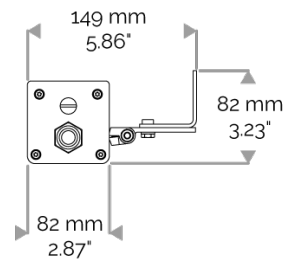

X-LINE4 - DMX monochrome

810-5655-WL X-LINE4 60 230V WIRELESS DMX royal blue 2x15° L1537mm 60W IP66

APPLICATION

230V AC (except for the USA) high-power LED luminaire for outdoor lighting available. DO NOT RECESS. Accentuation lighting for architectural facades, shop fronts, sculptures, columns etc...

CABLES USED

DMX version: CONNECT SYSTEM cable. Length: 50cm.

MECHANICAL FEATURES

IP66, IK06. Anodized aluminium profile. Clear PMMA. Silicone gasket. Delta Seal® treated stainless steel fasteners. Weights: 337mm : 2 kg. 637mm : 3,5 kg. 937mm : 4,5 kg. 1237mm : 6,2 kg. 1537mm : 7,1 kg.

INRUSH CURRENT

Inrush Current (A)	105
Inrush Current Time (µs)	240

POWER

Product Led Power (W)	60,6
-----------------------	------