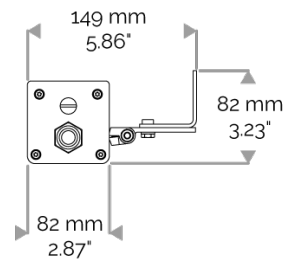

X-LINE4 - DMX monochrome

810-5650 X-LINE4 60 230V DMX royal blue 2x5° L1537mm 60W IP66

APPLICATION

230V AC (except for the USA) high-power LED luminaire for outdoor lighting available. DO NOT RECESS. Accentuation lighting for architectural facades, shop fronts, sculptures, columns etc...

LIGHTING FEATURES

CRI170. High-power LED luminaire. Monochrome DMX version.

ELECTRICAL FEATURES

CONNECT SYSTEM for reliable and fast installation. Integrated DMX power supply. Built-in 10 kV/5 kA surge protection. For the USA please consult us.

CABLES USED

DMX version: CONNECT SYSTEM cable. Length: 50cm.

MECHANICAL FEATURES

IP66, IK06. Anodized aluminium profile. Clear PMMA. Silicone gasket. Delta Seal® treated stainless steel fasteners. Weights: 337mm : 2 kg. 637mm : 3,5 kg. 937mm : 4,5 kg. 1237mm : 6,2 kg. 1537mm : 7,1 kg.

WARRANTY

5-year warranty: on LED module and driver (see the FLUX conditions).

Lifetime: 60 000 hours L80 B10

LUMEN DATA

Lumen nominal total royal blue (mW)	28440
mW/W LED royal blue	469
Qty LED	60
Ta max.	30°C
Tj (at 25°C)	85°C

INRUSH CURRENT

Inrush Current (A)	105
Inrush Current Time (µs)	240

POWER

Product Led Power (W)	60,6