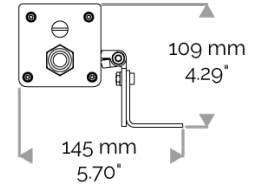

## X-LINE4 - DMX monochrome

810-5645-WL X-LINE4 60 230V WIRELESS DMX royal blue 2x2° L1537mm 60W IP66

### CABLES USED

DMX version: CONNECT SYSTEM cable. Length: 50cm.

### MECHANICAL FEATURES

IP66, IK06. Anodized aluminium profile. Clear PMMA. Silicone gasket. Delta Seal® treated stainless steel fasteners. Weights: 337mm : 2 kg. 637mm : 3,5 kg. 937mm : 4,5 kg. 1237mm : 6,2 kg. 1537mm : 7,1 kg.

### POWER

Product Led Power (W)	60,6
-----------------------	------