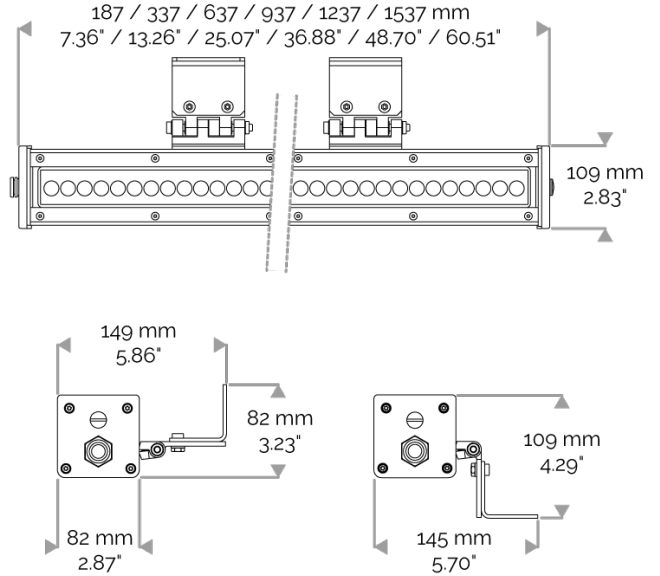

X-LINE4 - DMX monochrome

810-5620-WL X-LINE4 48 230V WIRELESS DMX royal blue 2x15° L1237mm 48W IP66

APPLICATION

230V AC (except for the USA) high-power LED luminaire for outdoor lighting available. DO NOT RECESS. Accentuation lighting for architectural facades, shop fronts, sculptures, columns etc...

LIGHTING FEATURES

CRI170. High-power LED luminaire. Monochrome DMX version.

ELECTRICAL FEATURES

CONNECT SYSTEM for reliable and fast installation. Integrated DMX power supply. Built-in 10 kV/5 kA surge protection. For the USA please consult us.

CABLES USED

DMX version: CONNECT SYSTEM cable. Length: 50cm.

MECHANICAL FEATURES

IP66, IK06. Anodized aluminium profile. Clear PMMA. Silicone gasket. Delta Seal® treated stainless steel fasteners. Weights: 337mm : 2 kg. 637mm : 3,5 kg. 937mm : 4,5 kg. 1237mm : 6,2 kg. 1537mm : 7,1 kg.

INRUSH CURRENT

| | |
|--------------------------|-----|
| Inrush Current (A) | 100 |
| Inrush Current Time (µs) | 210 |

POWER

| | |
|-----------------------|------|
| Product Led Power (W) | 48,5 |
|-----------------------|------|