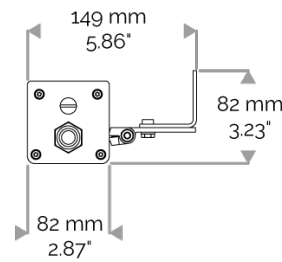

## X-LINE4 - DMX monochrome

810-5610 X-LINE4 48 230V DMX royal blue 2x2° L1237mm 48W IP66

### CABLES USED

DMX version: CONNECT SYSTEM cable. Length: 50cm.

### MECHANICAL FEATURES

IP66, IK06. Anodized aluminium profile. Clear PMMA. Silicone gasket. Delta Seal® treated stainless steel fasteners. Weights: 337mm : 2 kg. 637mm : 3,5 kg. 937mm : 4,5 kg. 1237mm : 6,2 kg. 1537mm : 7,1 kg.

### POWER

Product Led Power (W)	48,5
-----------------------	------