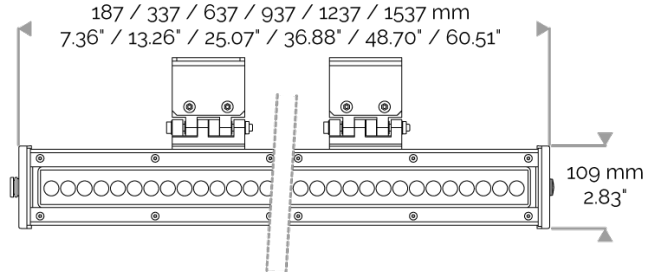

## X-LINE4 - DMX monochrome

810-5610 X-LINE4 48 230V DMX royal blue 2x2° L1237mm 48W IP66

### CABLES USED

DMX version: CONNECT SYSTEM cable. Length: 50cm.

### MECHANICAL FEATURES

IP66, IK06. Anodized aluminium profile. Clear PMMA. Silicone gasket. Delta Seal® treated stainless steel fasteners. Weights: 337mm : 2 kg. 637mm : 3,5 kg. 937mm : 4,5 kg. 1237mm : 6,2 kg. 1537mm : 7,1 kg.

### POWER

Product Led Power (W)	48,5
-----------------------	------