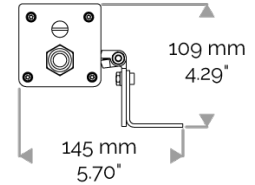

## X-LINE4 - DMX monochrome

810-5610 X-LINE4 48 230V DMX royal blue 2x2° L1237mm 48W IP66

### CABLES USED

DMX version: CONNECT SYSTEM cable. Length: 50cm.

### MECHANICAL FEATURES

IP66, IK06. Anodized aluminium profile. Clear PMMA. Silicone gasket. Delta Seal® treated stainless steel fasteners. Weights: 337mm : 2 kg. 637mm : 3,5 kg. 937mm : 4,5 kg. 1237mm : 6,2 kg. 1537mm : 7,1 kg.

### POWER

Product Led Power (W)	48,5
-----------------------	------