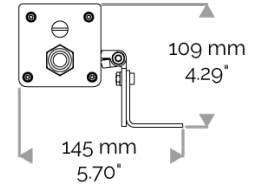

## X-LINE4 - DMX monochrome

810-5580-WL X-LINE4 36 230V WIRELESS DMX royal blue 2x5° L937mm 36W IP66

### CABLES USED

DMX version: CONNECT SYSTEM cable. Length: 50cm.

### MECHANICAL FEATURES

IP66, IK06. Anodized aluminium profile. Clear PMMA. Silicone gasket. Delta Seal® treated stainless steel fasteners. Weights: 337mm : 2 kg. 637mm : 3,5 kg. 937mm : 4,5 kg. 1237mm : 6,2 kg. 1537mm : 7,1 kg.

### POWER

Product Led Power (W)	36,4
-----------------------	------