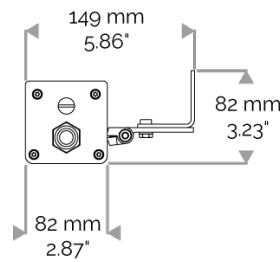

## X-LINE4 - DMX monochrome

810-5580-WL X-LINE4 36 230V WIRELESS DMX royal blue 2x5° L937mm 36W IP66

### CABLES USED

DMX version: CONNECT SYSTEM cable. Length: 50cm.

### MECHANICAL FEATURES

IP66, IK06. Anodized aluminium profile. Clear PMMA. Silicone gasket. Delta Seal® treated stainless steel fasteners. Weights: 337mm : 2 kg. 637mm : 3,5 kg. 937mm : 4,5 kg. 1237mm : 6,2 kg. 1537mm : 7,1 kg.

### POWER

Product Led Power (W)	36,4
-----------------------	------