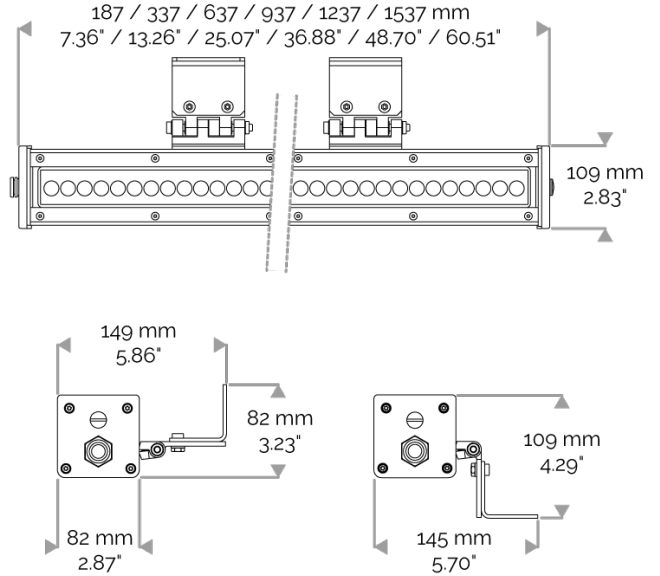

## X-LINE4 - DMX monochrome

810-5545-WL X-LINE4 24 230V WIRELESS DMX royal blue 2x5° L637mm 24W IP66

### CABLES USED

DMX version: CONNECT SYSTEM cable. Length: 50cm.

### MECHANICAL FEATURES

IP66, IK06. Anodized aluminium profile. Clear PMMA. Silicone gasket. Delta Seal® treated stainless steel fasteners. Weights: 337mm : 2 kg. 637mm : 3,5 kg. 937mm : 4,5 kg. 1237mm : 6,2 kg. 1537mm : 7,1 kg.

### POWER

Product Led Power (W)	24.2
-----------------------	------