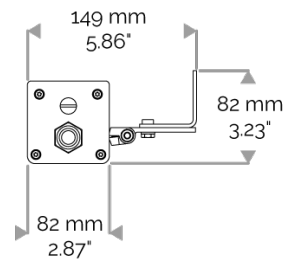

X-LINE4 - DMX monochrome

810-5515-WL X-LINE4 12 230V WIRELESS DMX royal blue 2x15° L337mm 12W IP66

APPLICATION

230V AC (except for the USA) high-power LED luminaire for outdoor lighting available. DO NOT RECESS. Accentuation lighting for architectural facades, shop fronts, sculptures, columns etc...

CABLES USED

DMX version: CONNECT SYSTEM cable. Length: 50cm.

MECHANICAL FEATURES

IP66, IK06. Anodized aluminium profile. Clear PMMA. Silicone gasket. Delta Seal® treated stainless steel fasteners. Weights: 337mm : 2 kg. 637mm : 3,5 kg. 937mm : 4,5 kg. 1237mm : 6,2 kg. 1537mm : 7,1 kg.

INRUSH CURRENT

Inrush Current (A)	40
--------------------	----

POWER

Product Led Power (W)	12,1
-----------------------	------