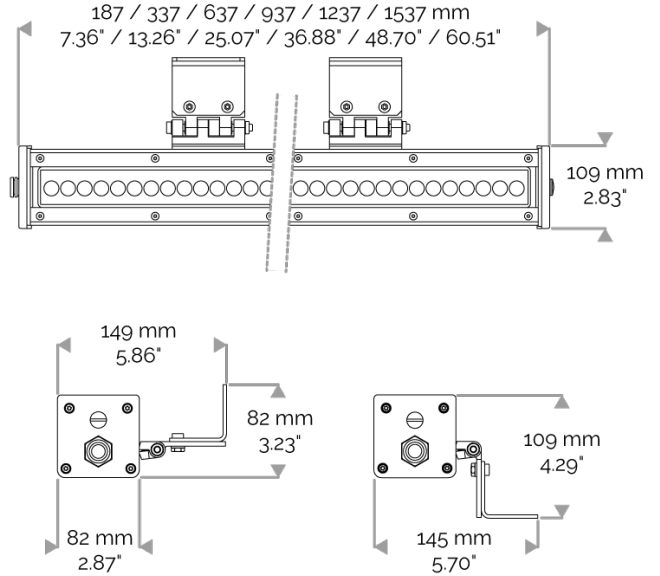

## X-LINE4 - DMX monochrome

810-5510-WL X-LINE4 12 230V WIRELESS DMX royal blue 2x5° L337mm 12W IP66

### CABLES USED

DMX version: CONNECT SYSTEM cable. Length: 50cm.

### MECHANICAL FEATURES

IP66, IK06. Anodized aluminium profile. Clear PMMA. Silicone gasket. Delta Seal® treated stainless steel fasteners. Weights: 337mm : 2 kg. 637mm : 3,5 kg. 937mm : 4,5 kg. 1237mm : 6,2 kg. 1537mm : 7,1 kg.

### POWER

Product Led Power (W)	12,1
-----------------------	------