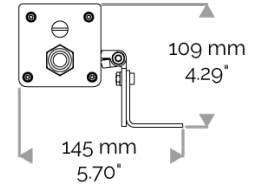

X-LINE4 - DMX monochrome

810-5450-WL X-LINE4 60 230V WIRELESS DMX green 2x22.5° L1537mm 60W IP66

APPLICATION

230V AC (except for the USA) high-power LED luminaire for outdoor lighting available. DO NOT RECESS. Accentuation lighting for architectural facades, shop fronts, sculptures, columns etc...

LIGHTING FEATURES

CRI170. High-power LED luminaire. Monochrome DMX version.

ELECTRICAL FEATURES

CONNECT SYSTEM for reliable and fast installation. Integrated DMX power supply. Built-in 10 kV/5 kA surge protection. For the USA please consult us.

CABLES USED

DMX version: CONNECT SYSTEM cable. Length: 50cm.

MECHANICAL FEATURES

IP66, IK06. Anodized aluminium profile. Clear PMMA. Silicone gasket. Delta Seal® treated stainless steel fasteners. Weights: 337mm : 2 kg. 637mm : 3,5 kg. 937mm : 4,5 kg. 1237mm : 6,2 kg. 1537mm : 7,1 kg.