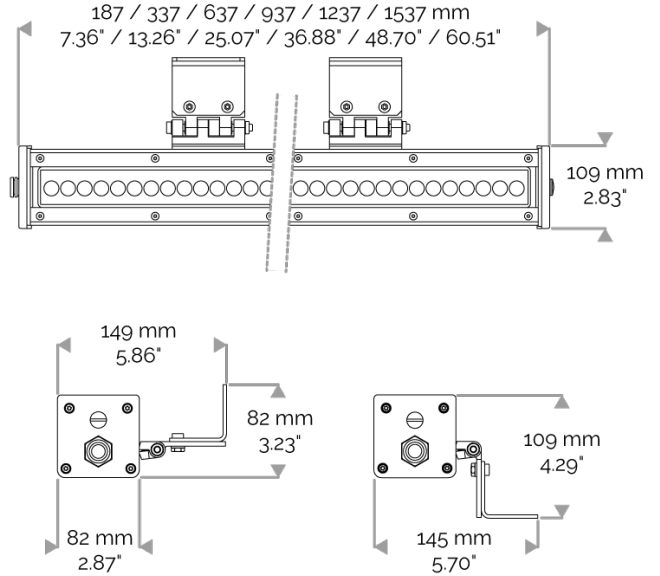

X-LINE4 - DMX monochrome

810-5445-WL X-LINE4 60 230V WIRELESS DMX green 2x15° L1537mm 60W IP66

APPLICATION

230V AC (except for the USA) high-power LED luminaire for outdoor lighting available. DO NOT RECESS. Accentuation lighting for architectural facades, shop fronts, sculptures, columns etc...

LIGHTING FEATURES

CRI170. High-power LED luminaire. Monochrome DMX version.

ELECTRICAL FEATURES

CONNECT SYSTEM for reliable and fast installation. Integrated DMX power supply. Built-in 10 kV/5 kA surge protection. For the USA please consult us.

CABLES USED

DMX version: CONNECT SYSTEM cable. Length: 50cm.

MECHANICAL FEATURES

IP66, IK06. Anodized aluminium profile. Clear PMMA. Silicone gasket. Delta Seal® treated stainless steel fasteners. Weights: 337mm : 2 kg. 637mm : 3,5 kg. 937mm : 4,5 kg. 1237mm : 6,2 kg. 1537mm : 7,1 kg.

INRUSH CURRENT

Inrush Current (A)	105
Inrush Current Time (µs)	240

POWER

Product Led Power (W)	62,4
-----------------------	------