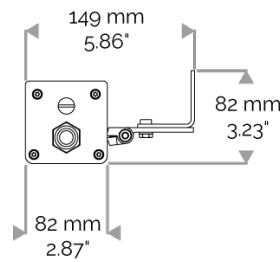

X-LINE4 - DMX monochrome

810-5370-WL X-LINE4 36 230V WIRELESS DMX green 2x5° L937mm 36W IP66

APPLICATION

230V AC (except for the USA) high-power LED luminaire for outdoor lighting available. DO NOT RECESS. Accentuation lighting for architectural facades, shop fronts, sculptures, columns etc...

CABLES USED

DMX version: CONNECT SYSTEM cable. Length: 50cm.

MECHANICAL FEATURES

IP66, IK06. Anodized aluminium profile. Clear PMMA. Silicone gasket. Delta Seal® treated stainless steel fasteners. Weights: 337mm : 2 kg. 637mm : 3,5 kg. 937mm : 4,5 kg. 1237mm : 6,2 kg. 1537mm : 7,1 kg.

INRUSH CURRENT

Inrush Current (A)	55
Inrush Current Time (µs)	270

POWER

Product Led Power (W)	37,4
-----------------------	------