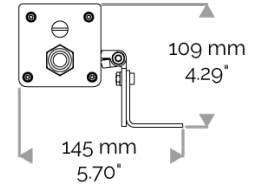

X-LINE4 - DMX monochrome

810-5370-WL X-LINE4 36 230V WIRELESS DMX green 2x5° L937mm 36W IP66

APPLICATION

230V AC (except for the USA) high-power LED luminaire for outdoor lighting available. DO NOT RECESS. Accentuation lighting for architectural facades, shop fronts, sculptures, columns etc...

LIGHTING FEATURES

CRI170. High-power LED luminaire. Monochrome DMX version.

ELECTRICAL FEATURES

CONNECT SYSTEM for reliable and fast installation. Integrated DMX power supply. Built-in 10 kV/5 kA surge protection. For the USA please consult us.

CABLES USED

DMX version: CONNECT SYSTEM cable. Length: 50cm.

MECHANICAL FEATURES

IP66, IK06. Anodized aluminium profile. Clear PMMA. Silicone gasket. Delta Seal® treated stainless steel fasteners. Weights: 337mm : 2 kg. 637mm : 3,5 kg. 937mm : 4,5 kg. 1237mm : 6,2 kg. 1537mm : 7,1 kg.

INRUSH CURRENT

Inrush Current (A)	55
Inrush Current Time (µs)	270

POWER

Product Led Power (W)	37,4
-----------------------	------