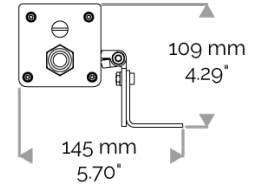

X-LINE4 - DMX monochrome

810-5365-WL X-LINE4 36 230V WIRELESS DMX green 2x2° L937mm 36W IP66

APPLICATION

230V AC (except for the USA) high-power LED luminaire for outdoor lighting available. DO NOT RECESS. Accentuation lighting for architectural facades, shop fronts, sculptures, columns etc...

LIGHTING FEATURES

CRI170. High-power LED luminaire. Monochrome DMX version.

ELECTRICAL FEATURES

CONNECT SYSTEM for reliable and fast installation. Integrated DMX power supply. Built-in 10 kV/5 kA surge protection. For the USA please consult us.

CABLES USED

DMX version: CONNECT SYSTEM cable. Length: 50cm.

MECHANICAL FEATURES

IP66, IK06. Anodized aluminium profile. Clear PMMA. Silicone gasket. Delta Seal® treated stainless steel fasteners. Weights: 337mm : 2 kg. 637mm : 3,5 kg. 937mm : 4,5 kg. 1237mm : 6,2 kg. 1537mm : 7,1 kg.

INRUSH CURRENT

Inrush Current (A)	55
Inrush Current Time (µs)	270

POWER

Product Led Power (W)	37,4
-----------------------	------