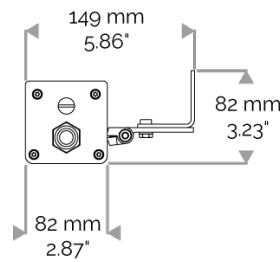

X-LINE4 - DMX monochrome

810-5365-WL X-LINE4 36 230V WIRELESS DMX green 2x2° L937mm 36W IP66

APPLICATION

230V AC (except for the USA) high-power LED luminaire for outdoor lighting available. DO NOT RECESS. Accentuation lighting for architectural facades, shop fronts, sculptures, columns etc...

CABLES USED

DMX version: CONNECT SYSTEM cable. Length: 50cm.

MECHANICAL FEATURES

IP66, IK06. Anodized aluminium profile. Clear PMMA. Silicone gasket. Delta Seal® treated stainless steel fasteners. Weights: 337mm : 2 kg. 637mm : 3,5 kg. 937mm : 4,5 kg. 1237mm : 6,2 kg. 1537mm : 7,1 kg.

INRUSH CURRENT

Inrush Current (A)	55
Inrush Current Time (µs)	270

POWER

Product Led Power (W)	37,4
-----------------------	------