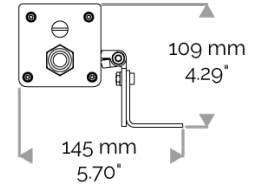

X-LINE4 - DMX monochrome

810-5340-WL X-LINE4 24 230V WIRELESS DMX green 2x15° L637mm 24W IP66

APPLICATION

230V AC (except for the USA) high-power LED luminaire for outdoor lighting available. DO NOT RECESS. Accentuation lighting for architectural facades, shop fronts, sculptures, columns etc...

LIGHTING FEATURES

CRI170. High-power LED luminaire. Monochrome DMX version.

ELECTRICAL FEATURES

CONNECT SYSTEM for reliable and fast installation. Integrated DMX power supply. Built-in 10 kV/5 kA surge protection. For the USA please consult us.

CABLES USED

DMX version: CONNECT SYSTEM cable. Length: 50cm.

MECHANICAL FEATURES

IP66, IK06. Anodized aluminium profile. Clear PMMA. Silicone gasket. Delta Seal® treated stainless steel fasteners. Weights: 337mm : 2 kg. 637mm : 3,5 kg. 937mm : 4,5 kg. 1237mm : 6,2 kg. 1537mm : 7,1 kg.