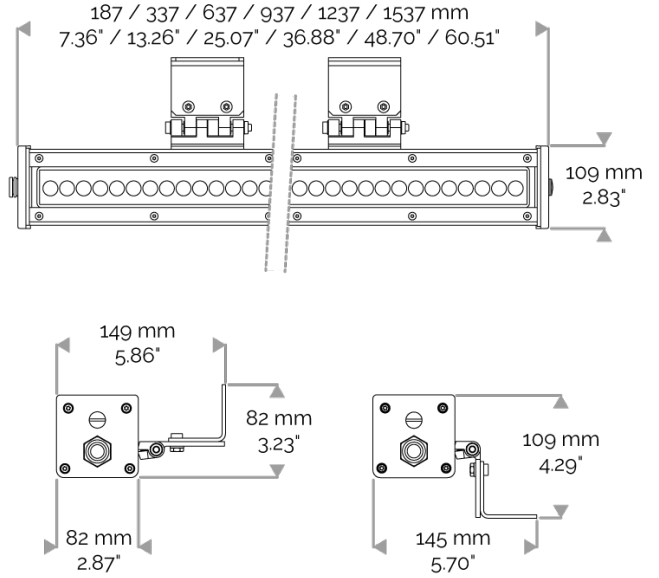

## X-LINE4 - DMX monochrome

810-5235-WL X-LINE4 60 230V WIRELESS DMX red 2x15° L1537mm 45W IP66

### CABLES USED

DMX version: CONNECT SYSTEM cable. Length: 50cm.

### MECHANICAL FEATURES

IP66, IK06. Anodized aluminium profile. Clear PMMA. Silicone gasket. Delta Seal® treated stainless steel fasteners. Weights: 337mm : 2 kg. 637mm : 3,5 kg. 937mm : 4,5 kg. 1237mm : 6,2 kg. 1537mm : 7,1 kg.

### POWER

Product Led Power (W)	43,8
-----------------------	------