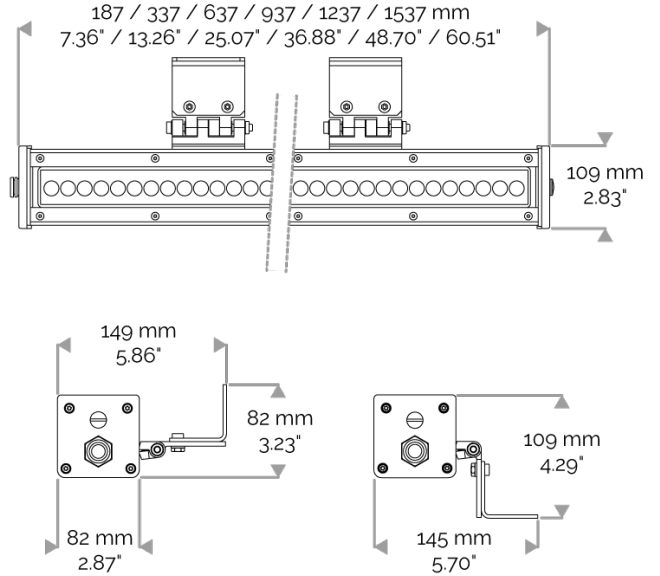

X-LINE4 - DMX monochrome

810-5225-WL X-LINE4 60 230V WIRELESS DMX red 2x2° L1537mm 45W IP66

APPLICATION

230V AC (except for the USA) high-power LED luminaire for outdoor lighting available. DO NOT RECESS. Accentuation lighting for architectural facades, shop fronts, sculptures, columns etc...

LIGHTING FEATURES

CRI170. High-power LED luminaire. Monochrome DMX version.

ELECTRICAL FEATURES

CONNECT SYSTEM for reliable and fast installation. Integrated DMX power supply. Built-in 10 kV/5 kA surge protection. For the USA please consult us.

CABLES USED

DMX version: CONNECT SYSTEM cable. Length: 50cm.

MECHANICAL FEATURES

IP66, IK06. Anodized aluminium profile. Clear PMMA. Silicone gasket. Delta Seal® treated stainless steel fasteners. Weights: 337mm : 2 kg. 637mm : 3,5 kg. 937mm : 4,5 kg. 1237mm : 6,2 kg. 1537mm : 7,1 kg.

INRUSH CURRENT

Inrush Current (A)	105
Inrush Current Time (µs)	240

POWER

Product Led Power (W)	43,8
-----------------------	------