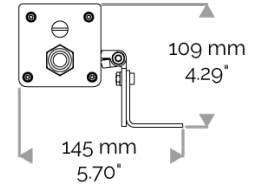

## X-LINE4 - DMX monochrome

810-5205-WL X-LINE4 48 230V WIRELESS DMX red 2x22.5° L1237mm 36W IP66

### CABLES USED

DMX version: CONNECT SYSTEM cable. Length: 50cm.

### MECHANICAL FEATURES

IP66, IK06. Anodized aluminium profile. Clear PMMA. Silicone gasket. Delta Seal® treated stainless steel fasteners. Weights: 337mm : 2 kg. 637mm : 3,5 kg. 937mm : 4,5 kg. 1237mm : 6,2 kg. 1537mm : 7,1 kg.

### POWER

Product Led Power (W)	35
-----------------------	----