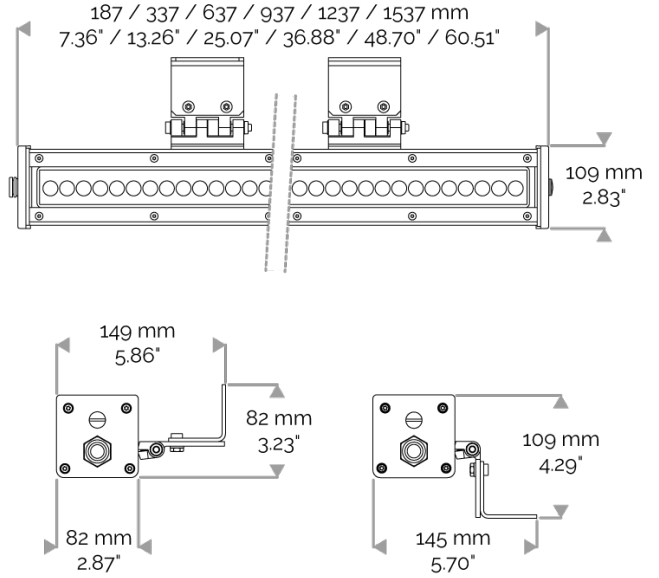

X-LINE4 - DMX monochrome

810-5195 X-LINE4 48 230V DMX red 2x5° L1237mm 36W IP66

APPLICATION

230V AC (except for the USA) high-power LED luminaire for outdoor lighting available. DO NOT RECESS. Accentuation lighting for architectural facades, shop fronts, sculptures, columns etc...

LIGHTING FEATURES

CRI170. High-power LED luminaire. Monochrome DMX version.

ELECTRICAL FEATURES

CONNECT SYSTEM for reliable and fast installation. Integrated DMX power supply. Built-in 10 kV/5 kA surge protection. For the USA please consult us.

CABLES USED

DMX version: CONNECT SYSTEM cable. Length: 50cm.

MECHANICAL FEATURES

IP66, IK06. Anodized aluminium profile. Clear PMMA. Silicone gasket. Delta Seal® treated stainless steel fasteners. Weights: 337mm : 2 kg. 637mm : 3,5 kg. 937mm : 4,5 kg. 1237mm : 6,2 kg. 1537mm : 7,1 kg.

INRUSH CURRENT

Inrush Current (A)	100
Inrush Current Time (µs)	210

POWER

Product Led Power (W)	35
-----------------------	----