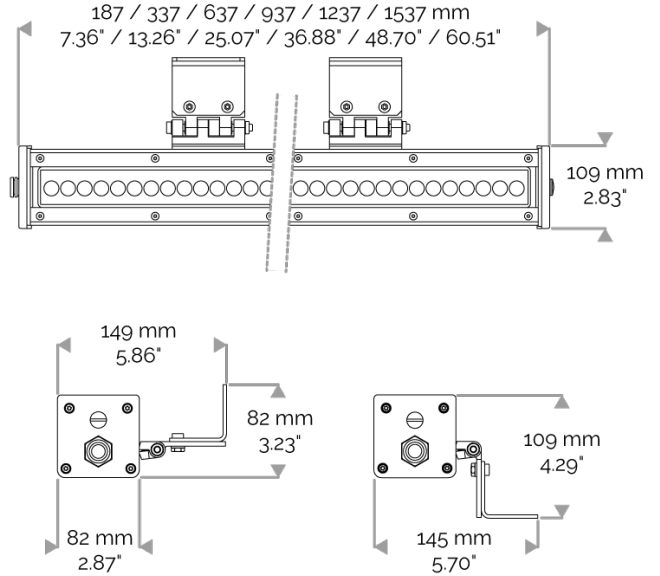

X-LINE4 - DMX monochrome

810-5190-WL X-LINE4 48 230V WIRELESS DMX red 2x2° L1237mm 36W IP66

APPLICATION

230V AC (except for the USA) high-power LED luminaire for outdoor lighting available. DO NOT RECESS. Accentuation lighting for architectural facades, shop fronts, sculptures, columns etc...

LIGHTING FEATURES

CRI170. High-power LED luminaire. Monochrome DMX version.

ELECTRICAL FEATURES

CONNECT SYSTEM for reliable and fast installation. Integrated DMX power supply. Built-in 10 kV/5 kA surge protection. For the USA please consult us.

CABLES USED

DMX version: CONNECT SYSTEM cable. Length: 50cm.

MECHANICAL FEATURES

IP66, IK06. Anodized aluminium profile. Clear PMMA. Silicone gasket. Delta Seal® treated stainless steel fasteners. Weights: 337mm : 2 kg. 637mm : 3,5 kg. 937mm : 4,5 kg. 1237mm : 6,2 kg. 1537mm : 7,1 kg.

INRUSH CURRENT

Inrush Current (A)	100
Inrush Current Time (µs)	210

POWER

Product Led Power (W)	35
-----------------------	----