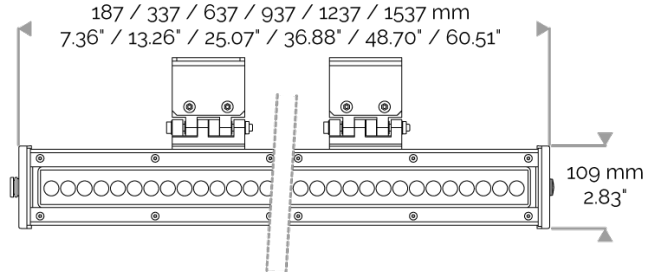

X-LINE4 - DMX monochrome

810-5095-WL X-LINE4 12 230V WIRELESS DMX red 2x15° L337mm 9W IP66

APPLICATION

230V AC (except for the USA) high-power LED luminaire for outdoor lighting available. DO NOT RECESS. Accentuation lighting for architectural facades, shop fronts, sculptures, columns etc...

LIGHTING FEATURES

CRI170. High-power LED luminaire. Monochrome DMX version.

ELECTRICAL FEATURES

CONNECT SYSTEM for reliable and fast installation. Integrated DMX power supply. Built-in 10 kV/5 kA surge protection. For the USA please consult us.

CABLES USED

DMX version: CONNECT SYSTEM cable. Length: 50cm.

MECHANICAL FEATURES

IP66, IK06. Anodized aluminium profile. Clear PMMA. Silicone gasket. Delta Seal® treated stainless steel fasteners. Weights: 337mm : 2 kg. 637mm : 3,5 kg. 937mm : 4,5 kg. 1237mm : 6,2 kg. 1537mm : 7,1 kg.

INRUSH CURRENT

Inrush Current (A)	40
--------------------	----

POWER

Product Led Power (W)	8,8
-----------------------	-----