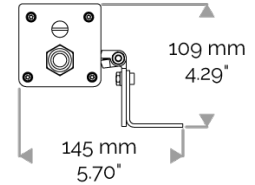

X-LINE4 - DMX monochrome

810-5095-WL X-LINE4 12 230V WIRELESS DMX red 2x15° L337mm 9W IP66

APPLICATION

230V AC (except for the USA) high-power LED luminaire for outdoor lighting available. DO NOT RECESS. Accentuation lighting for architectural facades, shop fronts, sculptures, columns etc...

LIGHTING FEATURES

CRI170. High-power LED luminaire. Monochrome DMX version.

ELECTRICAL FEATURES

CONNECT SYSTEM for reliable and fast installation. Integrated DMX power supply. Built-in 10 kV/5 kA surge protection. For the USA please consult us.

CABLES USED

DMX version: CONNECT SYSTEM cable. Length: 50cm.

MECHANICAL FEATURES

IP66, IK06. Anodized aluminium profile. Clear PMMA. Silicone gasket. Delta Seal® treated stainless steel fasteners. Weights: 337mm : 2 kg. 637mm : 3,5 kg. 937mm : 4,5 kg. 1237mm : 6,2 kg. 1537mm : 7,1 kg.

INRUSH CURRENT

Inrush Current (A)	40
--------------------	----

POWER

Product Led Power (W)	8,8
-----------------------	-----