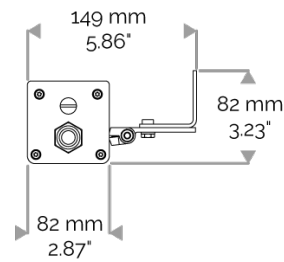

X-LINE4 - DMX monochrome

810-5095-WL X-LINE4 12 230V WIRELESS DMX red 2x15° L337mm 9W IP66

APPLICATION

230V AC (except for the USA) high-power LED luminaire for outdoor lighting available. DO NOT RECESS. Accentuation lighting for architectural facades, shop fronts, sculptures, columns etc...

CABLES USED

DMX version: CONNECT SYSTEM cable. Length: 50cm.

MECHANICAL FEATURES

IP66, IK06. Anodized aluminium profile. Clear PMMA. Silicone gasket. Delta Seal® treated stainless steel fasteners. Weights: 337mm : 2 kg. 637mm : 3,5 kg. 937mm : 4,5 kg. 1237mm : 6,2 kg. 1537mm : 7,1 kg.

INRUSH CURRENT

Inrush Current (A)	40
--------------------	----

POWER

Product Led Power (W)	8,8
-----------------------	-----