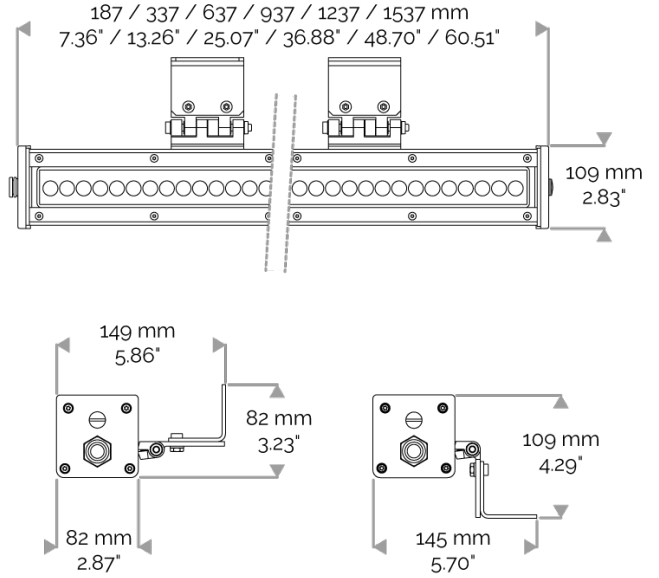

X-LINE4 - DMX monochrome

810-5085 X-LINE4 12 230V DMX red 2x2° L337mm 9W IP66

APPLICATION

230V AC (except for the USA) high-power LED luminaire for outdoor lighting available. DO NOT RECESS. Accentuation lighting for architectural facades, shop fronts, sculptures, columns etc...

LIGHTING FEATURES

CRI170. High-power LED luminaire. Monochrome DMX version.

ELECTRICAL FEATURES

CONNECT SYSTEM for reliable and fast installation. Integrated DMX power supply. Built-in 10 kV/5 kA surge protection. For the USA please consult us.

CABLES USED

DMX version: CONNECT SYSTEM cable. Length: 50cm.

MECHANICAL FEATURES

IP66, IK06. Anodized aluminium profile. Clear PMMA. Silicone gasket. Delta Seal® treated stainless steel fasteners. Weights: 337mm : 2 kg. 637mm : 3,5 kg. 937mm : 4,5 kg. 1237mm : 6,2 kg. 1537mm : 7,1 kg.

INRUSH CURRENT

Inrush Current (A)	40
--------------------	----

POWER

Product Led Power (W)	8,8
-----------------------	-----