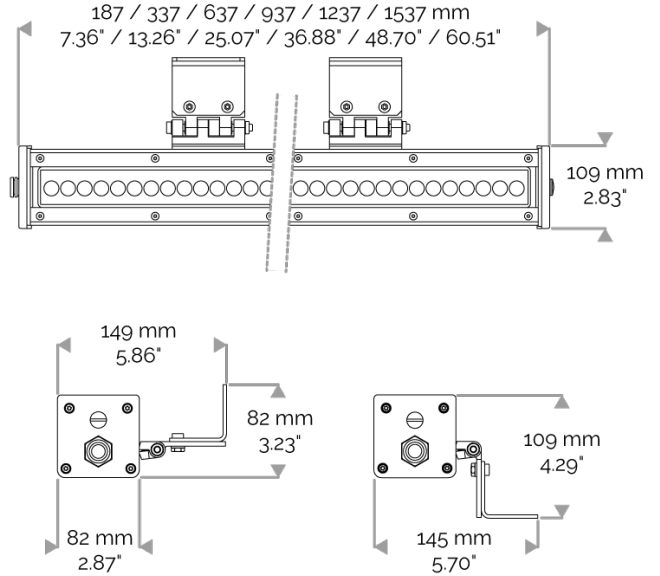

X-LINE4 - DMX monochrome

810-5035-WL X-LINE4 60 230V WIRELESS DMX 6500K 50x10° L1537mm 60W IP66

APPLICATION

230V AC (except for the USA) high-power LED luminaire for outdoor lighting available. DO NOT RECESS. Accentuation lighting for architectural facades, shop fronts, sculptures, columns etc...

LIGHTING FEATURES

CRI170. High-power LED luminaire. Monochrome DMX version.

ELECTRICAL FEATURES

CONNECT SYSTEM for reliable and fast installation. Integrated DMX power supply. Built-in 10 kV/5 kA surge protection. For the USA please consult us.

CABLES USED

DMX version: CONNECT SYSTEM cable. Length: 50cm.

MECHANICAL FEATURES

IP66, IK06. Anodized aluminium profile. Clear PMMA. Silicone gasket. Delta Seal® treated stainless steel fasteners. Weights: 337mm : 2 kg. 637mm : 3,5 kg. 937mm : 4,5 kg. 1237mm : 6,2 kg. 1537mm : 7,1 kg.

INRUSH CURRENT

Inrush Current (A)	105
Inrush Current Time (µs)	240

POWER

Product Led Power (W)	60,6
-----------------------	------