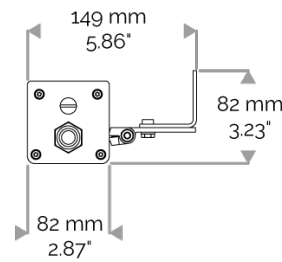

## X-LINE4 - DMX monochrome

810-5035 X-LINE4 60 230V DMX 6500K 50x10° L1537mm 60W IP66

### CABLES USED

DMX version: CONNECT SYSTEM cable. Length: 50cm.

### MECHANICAL FEATURES

IP66, IK06. Anodized aluminium profile. Clear PMMA. Silicone gasket. Delta Seal® treated stainless steel fasteners. Weights: 337mm : 2 kg. 637mm : 3,5 kg. 937mm : 4,5 kg. 1237mm : 6,2 kg. 1537mm : 7,1 kg.

### POWER

Product Led Power (W)	60,6
-----------------------	------