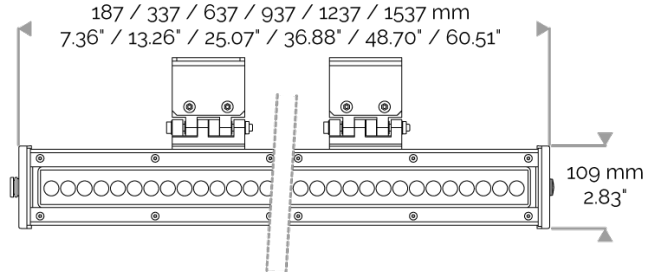

## X-LINE4 - DMX monochrome

810-5035 X-LINE4 60 230V DMX 6500K 50x10° L1537mm 60W IP66

### CABLES USED

DMX version: CONNECT SYSTEM cable. Length: 50cm.

### MECHANICAL FEATURES

IP66, IK06. Anodized aluminium profile. Clear PMMA. Silicone gasket. Delta Seal® treated stainless steel fasteners. Weights: 337mm : 2 kg. 637mm : 3,5 kg. 937mm : 4,5 kg. 1237mm : 6,2 kg. 1537mm : 7,1 kg.

### POWER

Product Led Power (W)	60,6
-----------------------	------