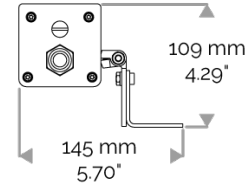

## X-LINE4 - DMX monochrome

810-5035 X-LINE4 60 230V DMX 6500K 50x10° L1537mm 60W IP66

### CABLES USED

DMX version: CONNECT SYSTEM cable. Length: 50cm.

### MECHANICAL FEATURES

IP66, IK06. Anodized aluminium profile. Clear PMMA. Silicone gasket. Delta Seal® treated stainless steel fasteners. Weights: 337mm : 2 kg. 637mm : 3,5 kg. 937mm : 4,5 kg. 1237mm : 6,2 kg. 1537mm : 7,1 kg.

### POWER

Product Led Power (W)	60,6
-----------------------	------