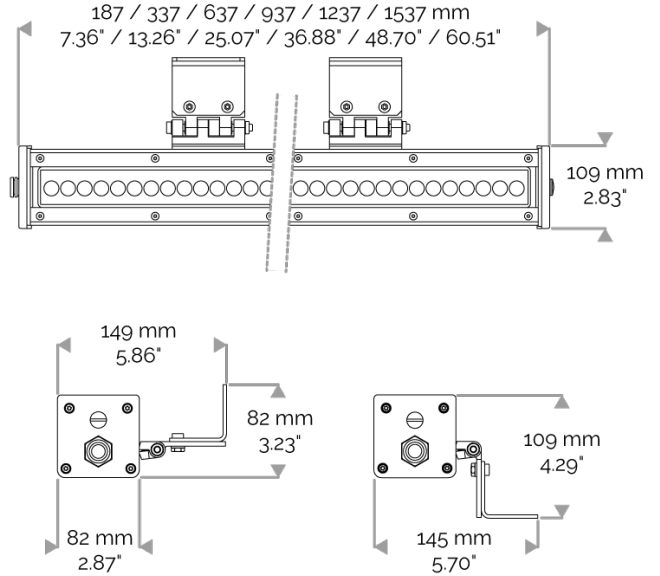

X-LINE4 - DMX monochrome

810-5030-WL X-LINE4 60 230V WIRELESS DMX 6500K 2x22.5° L1537mm 60W IP66

APPLICATION

230V AC (except for the USA) high-power LED luminaire for outdoor lighting available. DO NOT RECESS. Accentuation lighting for architectural facades, shop fronts, sculptures, columns etc...

LIGHTING FEATURES

CRI170. High-power LED luminaire. Monochrome DMX version.

ELECTRICAL FEATURES

CONNECT SYSTEM for reliable and fast installation. Integrated DMX power supply. Built-in 10 kV/5 kA surge protection. For the USA please consult us.

CABLES USED

DMX version: CONNECT SYSTEM cable. Length: 50cm.

MECHANICAL FEATURES

IP66, IK06. Anodized aluminium profile. Clear PMMA. Silicone gasket. Delta Seal® treated stainless steel fasteners. Weights: 337mm : 2 kg. 637mm : 3,5 kg. 937mm : 4,5 kg. 1237mm : 6,2 kg. 1537mm : 7,1 kg.

INRUSH CURRENT

Inrush Current (A)	105
Inrush Current Time (µs)	240

POWER

Product Led Power (W)	60,6
-----------------------	------