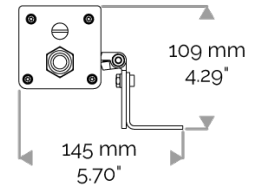

## X-LINE4 - DMX monochrome

810-5025-WL X-LINE4 60 230V WIRELESS DMX 6500K 2x15° L1537mm 60W IP66

### CABLES USED

DMX version: CONNECT SYSTEM cable. Length: 50cm.

### MECHANICAL FEATURES

IP66, IK06. Anodized aluminium profile. Clear PMMA. Silicone gasket. Delta Seal® treated stainless steel fasteners. Weights: 337mm : 2 kg. 637mm : 3,5 kg. 937mm : 4,5 kg. 1237mm : 6,2 kg. 1537mm : 7,1 kg.

### POWER

Product Led Power (W)	60,6
-----------------------	------