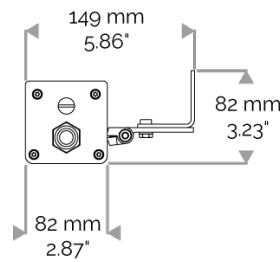

X-LINE4 - DMX monochrome

810-5020-WL X-LINE4 60 230V WIRELESS DMX 6500K 2x5° L1537mm 60W IP66

APPLICATION

230V AC (except for the USA) high-power LED luminaire for outdoor lighting available. DO NOT RECESS. Accentuation lighting for architectural facades, shop fronts, sculptures, columns etc...

LIGHTING FEATURES

CRI170. High-power LED luminaire. Monochrome DMX version.

ELECTRICAL FEATURES

CONNECT SYSTEM for reliable and fast installation. Integrated DMX power supply. Built-in 10 kV/5 kA surge protection. For the USA please consult us.

CABLES USED

DMX version: CONNECT SYSTEM cable. Length: 50cm.

MECHANICAL FEATURES

IP66, IK06. Anodized aluminium profile. Clear PMMA. Silicone gasket. Delta Seal® treated stainless steel fasteners. Weights: 337mm : 2 kg. 637mm : 3,5 kg. 937mm : 4,5 kg. 1237mm : 6,2 kg. 1537mm : 7,1 kg.

WARRANTY

5-year warranty: on LED module and driver (see the FLUX conditions).

Lifetime: 60 000 hours L80 B10

LUMEN DATA

Lumen nominal total cold white 6500K (lm)	6630
lm/W LED cold white 6500K	109
Qty LED	60
Ta max.	30°C
Tj (at 25°C)	85°C

INRUSH CURRENT

Inrush Current (A)	105
Inrush Current Time (µs)	240

POWER

Product Led Power (W)	60,6