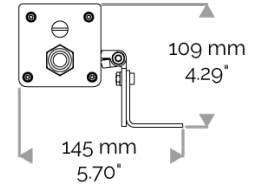

X-LINE4 - DMX monochrome

810-5020-WL X-LINE4 60 230V WIRELESS DMX 6500K 2x5° L1537mm 60W IP66

APPLICATION

230V AC (except for the USA) high-power LED luminaire for outdoor lighting available. DO NOT RECESS. Accentuation lighting for architectural facades, shop fronts, sculptures, columns etc...

LIGHTING FEATURES

CRI170. High-power LED luminaire. Monochrome DMX version.

ELECTRICAL FEATURES

CONNECT SYSTEM for reliable and fast installation. Integrated DMX power supply. Built-in 10 kV/5 kA surge protection. For the USA please consult us.

CABLES USED

DMX version: CONNECT SYSTEM cable. Length: 50cm.

MECHANICAL FEATURES

IP66, IK06. Anodized aluminium profile. Clear PMMA. Silicone gasket. Delta Seal® treated stainless steel fasteners. Weights: 337mm : 2 kg. 637mm : 3,5 kg. 937mm : 4,5 kg. 1237mm : 6,2 kg. 1537mm : 7,1 kg.