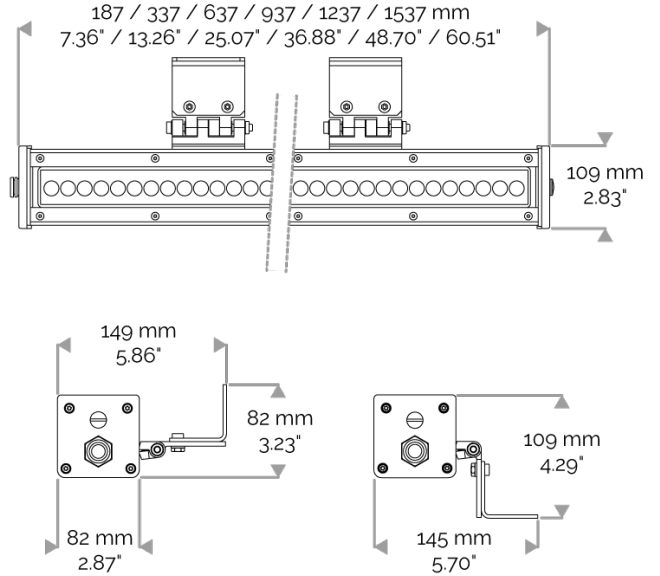

## X-LINE4 - DMX monochrome

810-4995-WL X-LINE4 48 230V WIRELESS DMX 6500K 2x22.5° L1237mm 48W IP66

### CABLES USED

DMX version: CONNECT SYSTEM cable. Length: 50cm.

### MECHANICAL FEATURES

IP66, IK06. Anodized aluminium profile. Clear PMMA. Silicone gasket. Delta Seal® treated stainless steel fasteners. Weights: 337mm : 2 kg. 637mm : 3,5 kg. 937mm : 4,5 kg. 1237mm : 6,2 kg. 1537mm : 7,1 kg.

### POWER

Product Led Power (W)	48,5
-----------------------	------