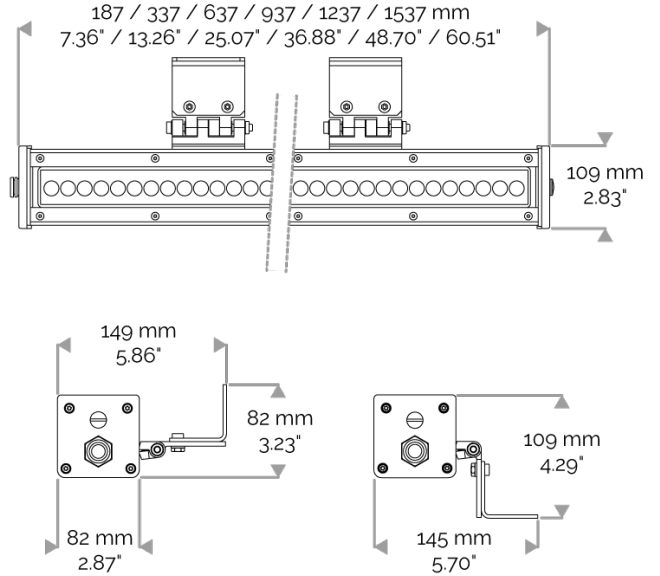

X-LINE4 - DMX monochrome

810-4990-WL X-LINE4 48 230V WIRELESS DMX 6500K 2x15° L1237mm 48W IP66

APPLICATION

230V AC (except for the USA) high-power LED luminaire for outdoor lighting available. DO NOT RECESS. Accentuation lighting for architectural facades, shop fronts, sculptures, columns etc...

LIGHTING FEATURES

CRI170. High-power LED luminaire. Monochrome DMX version.

ELECTRICAL FEATURES

CONNECT SYSTEM for reliable and fast installation. Integrated DMX power supply. Built-in 10 kV/5 kA surge protection. For the USA please consult us.

CABLES USED

DMX version: CONNECT SYSTEM cable. Length: 50cm.

MECHANICAL FEATURES

IP66, IK06. Anodized aluminium profile. Clear PMMA. Silicone gasket. Delta Seal® treated stainless steel fasteners. Weights: 337mm : 2 kg. 637mm : 3,5 kg. 937mm : 4,5 kg. 1237mm : 6,2 kg. 1537mm : 7,1 kg.

INRUSH CURRENT

Inrush Current (A)	100
Inrush Current Time (µs)	210

POWER

Product Led Power (W)	48,5
-----------------------	------