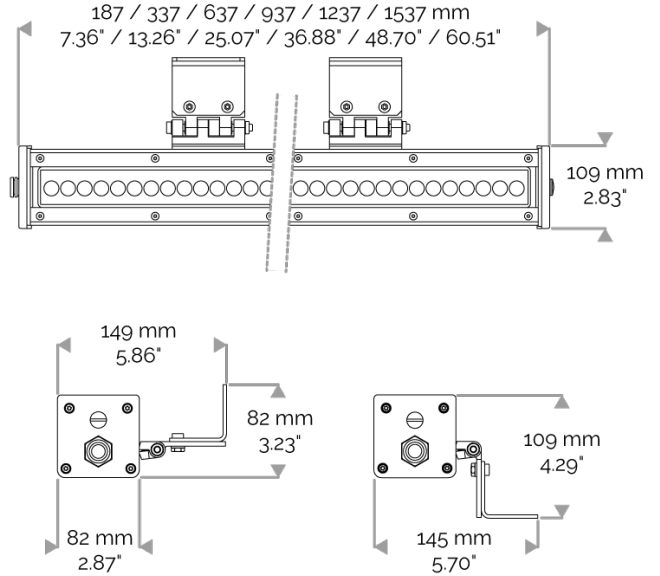

X-LINE4 - DMX monochrome

810-4955 X-LINE4 36 230V DMX 6500K 2x15° L937mm 36W IP66

APPLICATION

230V AC (except for the USA) high-power LED luminaire for outdoor lighting available. DO NOT RECESS. Accentuation lighting for architectural facades, shop fronts, sculptures, columns etc...

LIGHTING FEATURES

CRI170. High-power LED luminaire. Monochrome DMX version.

ELECTRICAL FEATURES

CONNECT SYSTEM for reliable and fast installation. Integrated DMX power supply. Built-in 10 kV/5 kA surge protection. For the USA please consult us.

CABLES USED

DMX version: CONNECT SYSTEM cable. Length: 50cm.

MECHANICAL FEATURES

IP66, IK06. Anodized aluminium profile. Clear PMMA. Silicone gasket. Delta Seal® treated stainless steel fasteners. Weights: 337mm : 2 kg. 637mm : 3,5 kg. 937mm : 4,5 kg. 1237mm : 6,2 kg. 1537mm : 7,1 kg.

INRUSH CURRENT

Inrush Current (A)	55
Inrush Current Time (µs)	270

POWER

Product Led Power (W)	36,4
-----------------------	------