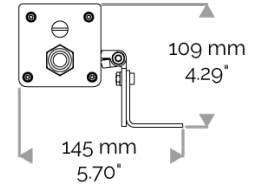

X-LINE4 - DMX monochrome

810-4920-WL X-LINE4 24 230V WIRELESS DMX 6500K 2x15° L637mm 24W IP66

APPLICATION

230V AC (except for the USA) high-power LED luminaire for outdoor lighting available. DO NOT RECESS. Accentuation lighting for architectural facades, shop fronts, sculptures, columns etc...

LIGHTING FEATURES

CRI170. High-power LED luminaire. Monochrome DMX version.

ELECTRICAL FEATURES

CONNECT SYSTEM for reliable and fast installation. Integrated DMX power supply. Built-in 10 kV/5 kA surge protection. For the USA please consult us.

CABLES USED

DMX version: CONNECT SYSTEM cable. Length: 50cm.

MECHANICAL FEATURES

IP66, IK06. Anodized aluminium profile. Clear PMMA. Silicone gasket. Delta Seal® treated stainless steel fasteners. Weights: 337mm : 2 kg. 637mm : 3,5 kg. 937mm : 4,5 kg. 1237mm : 6,2 kg. 1537mm : 7,1 kg.