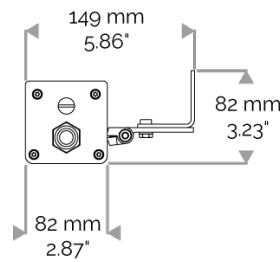

X-LINE4 - DMX monochrome

810-4920-WL X-LINE4 24 230V WIRELESS DMX 6500K 2x15° L637mm 24W IP66

APPLICATION

230V AC (except for the USA) high-power LED luminaire for outdoor lighting available. DO NOT RECESS. Accentuation lighting for architectural facades, shop fronts, sculptures, columns etc...

LIGHTING FEATURES

CRI170. High-power LED luminaire. Monochrome DMX version.

ELECTRICAL FEATURES

CONNECT SYSTEM for reliable and fast installation. Integrated DMX power supply. Built-in 10 kV/5 kA surge protection. For the USA please consult us.

CABLES USED

DMX version: CONNECT SYSTEM cable. Length: 50cm.

MECHANICAL FEATURES

IP66, IK06. Anodized aluminium profile. Clear PMMA. Silicone gasket. Delta Seal® treated stainless steel fasteners. Weights: 337mm : 2 kg. 637mm : 3,5 kg. 937mm : 4,5 kg. 1237mm : 6,2 kg. 1537mm : 7,1 kg.

WARRANTY

5-year warranty: on LED module and driver (see the FLUX conditions).

Lifetime: 60 000 hours L80 B10

LUMEN DATA

Lumen nominal total cold white 6500K (lm)	2652
lm/W LED cold white 6500K	109
Qty LED	24
Ta max.	30°C
Tj (at 25°C)	85°C

INRUSH CURRENT

Inrush Current (A)	50
Inrush Current Time (µs)	210

POWER

Product Led Power (W)	24.2