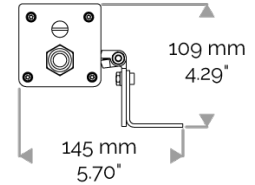

X-LINE4 - DMX monochrome

810-4910-WL X-LINE4 24 230V WIRELESS DMX 6500K 2x2° L637mm 24W IP66

APPLICATION

230V AC (except for the USA) high-power LED luminaire for outdoor lighting available. DO NOT RECESS. Accentuation lighting for architectural facades, shop fronts, sculptures, columns etc...

LIGHTING FEATURES

CRI170. High-power LED luminaire. Monochrome DMX version.

ELECTRICAL FEATURES

CONNECT SYSTEM for reliable and fast installation. Integrated DMX power supply. Built-in 10 kV/5 kA surge protection. For the USA please consult us.

CABLES USED

DMX version: CONNECT SYSTEM cable. Length: 50cm.

MECHANICAL FEATURES

IP66, IK06. Anodized aluminium profile. Clear PMMA. Silicone gasket. Delta Seal® treated stainless steel fasteners. Weights: 337mm : 2 kg. 637mm : 3,5 kg. 937mm : 4,5 kg. 1237mm : 6,2 kg. 1537mm : 7,1 kg.