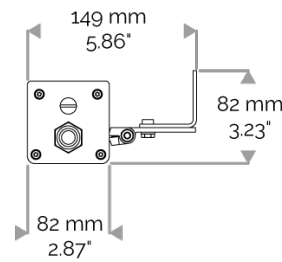

X-LINE4 - DMX monochrome

810-4910-WL X-LINE4 24 230V WIRELESS DMX 6500K 2x2° L637mm 24W IP66

APPLICATION

230V AC (except for the USA) high-power LED luminaire for outdoor lighting available. DO NOT RECESS. Accentuation lighting for architectural facades, shop fronts, sculptures, columns etc...

LIGHTING FEATURES

CRI170. High-power LED luminaire. Monochrome DMX version.

ELECTRICAL FEATURES

CONNECT SYSTEM for reliable and fast installation. Integrated DMX power supply. Built-in 10 kV/5 kA surge protection. For the USA please consult us.

CABLES USED

DMX version: CONNECT SYSTEM cable. Length: 50cm.

MECHANICAL FEATURES

IP66, IK06. Anodized aluminium profile. Clear PMMA. Silicone gasket. Delta Seal® treated stainless steel fasteners. Weights: 337mm : 2 kg. 637mm : 3,5 kg. 937mm : 4,5 kg. 1237mm : 6,2 kg. 1537mm : 7,1 kg.

WARRANTY

5-year warranty: on LED module and driver (see the FLUX conditions).

Lifetime: 60 000 hours L80 B10

LUMEN DATA

Lumen nominal total cold white 6500K (lm)	2652
lm/W LED cold white 6500K	109
Qty LED	24
Ta max.	30°C
Tj (at 25°C)	85°C

INRUSH CURRENT

Inrush Current (A)	50
Inrush Current Time (µs)	210

POWER

Product Led Power (W)	24.2