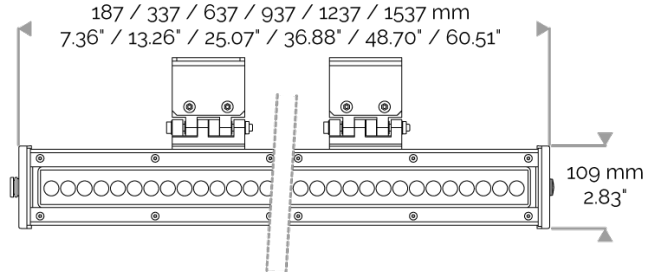

X-LINE4 - DMX monochrome

810-4910-WL X-LINE4 24 230V WIRELESS DMX 6500K 2x2° L637mm 24W IP66

APPLICATION

230V AC (except for the USA) high-power LED luminaire for outdoor lighting available. DO NOT RECESS. Accentuation lighting for architectural facades, shop fronts, sculptures, columns etc...

LIGHTING FEATURES

CRI170. High-power LED luminaire. Monochrome DMX version.

ELECTRICAL FEATURES

CONNECT SYSTEM for reliable and fast installation. Integrated DMX power supply. Built-in 10 kV/5 kA surge protection. For the USA please consult us.

CABLES USED

DMX version: CONNECT SYSTEM cable. Length: 50cm.

MECHANICAL FEATURES

IP66, IK06. Anodized aluminium profile. Clear PMMA. Silicone gasket. Delta Seal® treated stainless steel fasteners. Weights: 337mm : 2 kg. 637mm : 3,5 kg. 937mm : 4,5 kg. 1237mm : 6,2 kg. 1537mm : 7,1 kg.

INRUSH CURRENT

Inrush Current (A)	50
Inrush Current Time (µs)	210

POWER

Product Led Power (W)	24.2
-----------------------	------