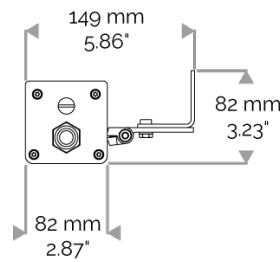

X-LINE4 - DMX monochrome

810-4820-WL X-LINE4 60 230V WIRELESS DMX 4000K 2x22.5° L1537mm 60W IP66

APPLICATION

230V AC (except for the USA) high-power LED luminaire for outdoor lighting available. DO NOT RECESS. Accentuation lighting for architectural facades, shop fronts, sculptures, columns etc...

LIGHTING FEATURES

CRI170. High-power LED luminaire. Monochrome DMX version.

ELECTRICAL FEATURES

CONNECT SYSTEM for reliable and fast installation. Integrated DMX power supply. Built-in 10 kV/5 kA surge protection. For the USA please consult us.

CABLES USED

DMX version: CONNECT SYSTEM cable. Length: 50cm.

MECHANICAL FEATURES

IP66, IK06. Anodized aluminium profile. Clear PMMA. Silicone gasket. Delta Seal® treated stainless steel fasteners. Weights: 337mm : 2 kg. 637mm : 3,5 kg. 937mm : 4,5 kg. 1237mm : 6,2 kg. 1537mm : 7,1 kg.

WARRANTY

5-year warranty: on LED module and driver (see the FLUX conditions).

Lifetime: 60 000 hours L80 B10

LUMEN DATA

Lumen nominal total neutral white 4000K (lm)	6210
lm/W LED neutral white 4000K	102
Qty LED	60
Ta max.	30°C
Tj (at 25°C)	85°C

INRUSH CURRENT

Inrush Current (A)	105
Inrush Current Time (µs)	240

POWER

Product Led Power (W)	60,6