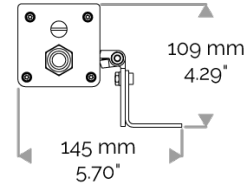

X-LINE4 - DMX monochrome

810-4820-WL X-LINE4 60 230V WIRELESS DMX 4000K 2x22.5° L1537mm 60W IP66

APPLICATION

230V AC (except for the USA) high-power LED luminaire for outdoor lighting available. DO NOT RECESS. Accentuation lighting for architectural facades, shop fronts, sculptures, columns etc...

LIGHTING FEATURES

CRI170. High-power LED luminaire. Monochrome DMX version.

ELECTRICAL FEATURES

CONNECT SYSTEM for reliable and fast installation. Integrated DMX power supply. Built-in 10 kV/5 kA surge protection. For the USA please consult us.

CABLES USED

DMX version: CONNECT SYSTEM cable. Length: 50cm.

MECHANICAL FEATURES

IP66, IK06. Anodized aluminium profile. Clear PMMA. Silicone gasket. Delta Seal® treated stainless steel fasteners. Weights: 337mm : 2 kg. 637mm : 3,5 kg. 937mm : 4,5 kg. 1237mm : 6,2 kg. 1537mm : 7,1 kg.

INRUSH CURRENT

Inrush Current (A)	105
Inrush Current Time (µs)	240

POWER

Product Led Power (W)	60,6
-----------------------	------