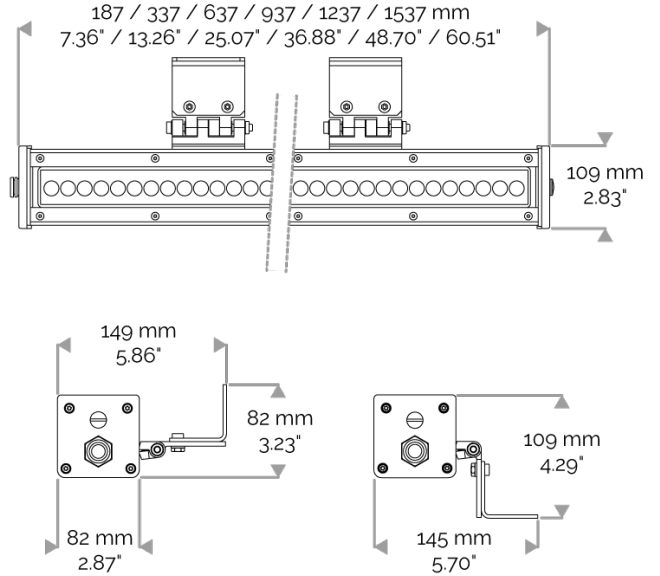

## X-LINE4 - DMX monochrome

810-4815-WL X-LINE4 60 230V WIRELESS DMX 4000K 2x15° L1537mm 60W IP66

### CABLES USED

DMX version: CONNECT SYSTEM cable. Length: 50cm.

### MECHANICAL FEATURES

IP66, IK06. Anodized aluminium profile. Clear PMMA. Silicone gasket. Delta Seal® treated stainless steel fasteners. Weights: 337mm : 2 kg. 637mm : 3,5 kg. 937mm : 4,5 kg. 1237mm : 6,2 kg. 1537mm : 7,1 kg.

### POWER

Product Led Power (W)	60,6
-----------------------	------