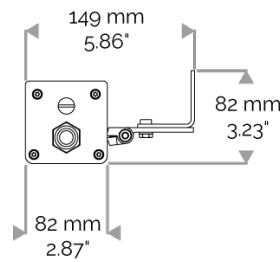

X-LINE4 - DMX monochrome

810-4790-WL X-LINE4 48 230V WIRELESS DMX 4000K 50x10° L1237mm 48W IP66

APPLICATION

230V AC (except for the USA) high-power LED luminaire for outdoor lighting available. DO NOT RECESS. Accentuation lighting for architectural facades, shop fronts, sculptures, columns etc...

CABLES USED

DMX version: CONNECT SYSTEM cable. Length: 50cm.

MECHANICAL FEATURES

IP66, IK06. Anodized aluminium profile. Clear PMMA. Silicone gasket. Delta Seal® treated stainless steel fasteners. Weights: 337mm : 2 kg. 637mm : 3,5 kg. 937mm : 4,5 kg. 1237mm : 6,2 kg. 1537mm : 7,1 kg.

INRUSH CURRENT

Inrush Current (A)	100
Inrush Current Time (µs)	210

POWER

Product Led Power (W)	48,5
-----------------------	------