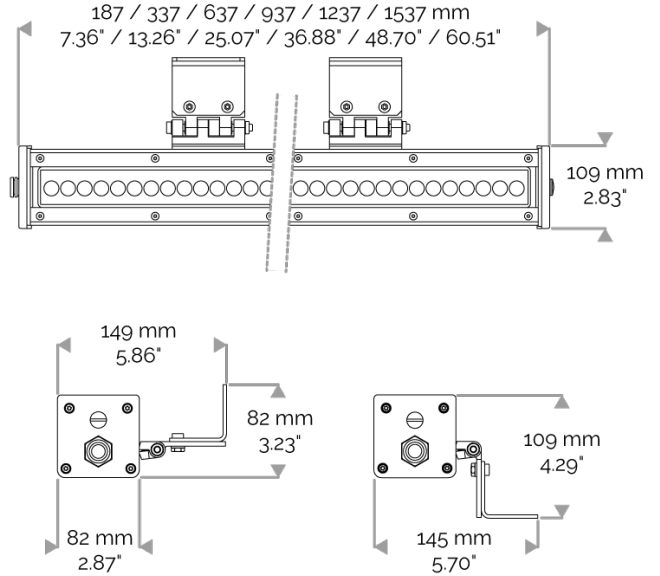

## X-LINE4 - DMX monochrome

810-4785-WL X-LINE4 48 230V WIRELESS DMX 4000K 2x22.5° L1237mm 48W IP66

### CABLES USED

DMX version: CONNECT SYSTEM cable. Length: 50cm.

### MECHANICAL FEATURES

IP66, IK06. Anodized aluminium profile. Clear PMMA. Silicone gasket. Delta Seal® treated stainless steel fasteners. Weights: 337mm : 2 kg. 637mm : 3,5 kg. 937mm : 4,5 kg. 1237mm : 6,2 kg. 1537mm : 7,1 kg.

### POWER

Product Led Power (W)	48,5
-----------------------	------