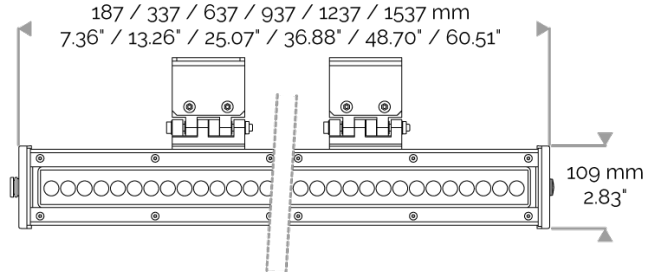

X-LINE4 - DMX monochrome

810-4770-WL X-LINE4 48 230V WIRELESS DMX 4000K 2x2° L1237mm 48W IP66

APPLICATION

230V AC (except for the USA) high-power LED luminaire for outdoor lighting available. DO NOT RECESS. Accentuation lighting for architectural facades, shop fronts, sculptures, columns etc...

LIGHTING FEATURES

CRI170. High-power LED luminaire. Monochrome DMX version.

ELECTRICAL FEATURES

CONNECT SYSTEM for reliable and fast installation. Integrated DMX power supply. Built-in 10 kV/5 kA surge protection. For the USA please consult us.

CABLES USED

DMX version: CONNECT SYSTEM cable. Length: 50cm.

MECHANICAL FEATURES

IP66, IK06. Anodized aluminium profile. Clear PMMA. Silicone gasket. Delta Seal® treated stainless steel fasteners. Weights: 337mm : 2 kg. 637mm : 3,5 kg. 937mm : 4,5 kg. 1237mm : 6,2 kg. 1537mm : 7,1 kg.

INRUSH CURRENT

Inrush Current (A)	100
Inrush Current Time (µs)	210

POWER

Product Led Power (W)	48,5
-----------------------	------