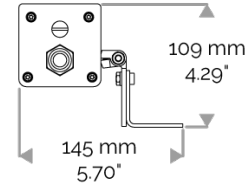

X-LINE4 - DMX monochrome

810-4770-WL X-LINE4 48 230V WIRELESS DMX 4000K 2x2° L1237mm 48W IP66

APPLICATION

230V AC (except for the USA) high-power LED luminaire for outdoor lighting available. DO NOT RECESS. Accentuation lighting for architectural facades, shop fronts, sculptures, columns etc...

LIGHTING FEATURES

CRI170. High-power LED luminaire. Monochrome DMX version.

ELECTRICAL FEATURES

CONNECT SYSTEM for reliable and fast installation. Integrated DMX power supply. Built-in 10 kV/5 kA surge protection. For the USA please consult us.

CABLES USED

DMX version: CONNECT SYSTEM cable. Length: 50cm.

MECHANICAL FEATURES

IP66, IK06. Anodized aluminium profile. Clear PMMA. Silicone gasket. Delta Seal® treated stainless steel fasteners. Weights: 337mm : 2 kg. 637mm : 3,5 kg. 937mm : 4,5 kg. 1237mm : 6,2 kg. 1537mm : 7,1 kg.

INRUSH CURRENT

Inrush Current (A)	100
Inrush Current Time (µs)	210

POWER

Product Led Power (W)	48,5
-----------------------	------