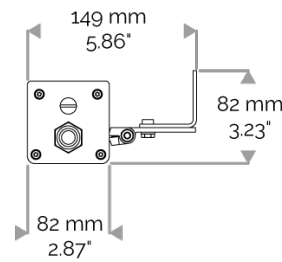

X-LINE4 - DMX monochrome

810-4770-WL X-LINE4 48 230V WIRELESS DMX 4000K 2x2° L1237mm 48W IP66

APPLICATION

230V AC (except for the USA) high-power LED luminaire for outdoor lighting available. DO NOT RECESS. Accentuation lighting for architectural facades, shop fronts, sculptures, columns etc...

CABLES USED

DMX version: CONNECT SYSTEM cable. Length: 50cm.

MECHANICAL FEATURES

IP66, IK06. Anodized aluminium profile. Clear PMMA. Silicone gasket. Delta Seal® treated stainless steel fasteners. Weights: 337mm : 2 kg. 637mm : 3,5 kg. 937mm : 4,5 kg. 1237mm : 6,2 kg. 1537mm : 7,1 kg.

INRUSH CURRENT

Inrush Current (A)	100
Inrush Current Time (µs)	210

POWER

Product Led Power (W)	48,5
-----------------------	------