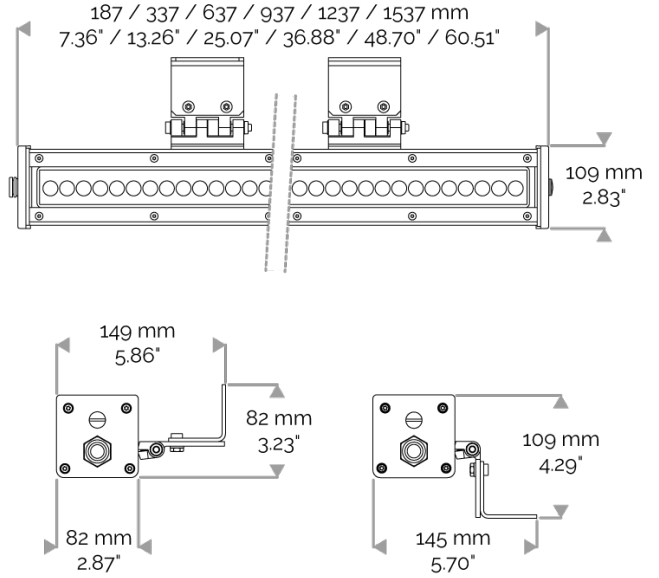

X-LINE4 - DMX monochrome

810-4715-WL X-LINE4 24 230V WIRELESS DMX 4000K 2x22.5° L637mm 24W IP66

APPLICATION

230V AC (except for the USA) high-power LED luminaire for outdoor lighting available. DO NOT RECESS. Accentuation lighting for architectural facades, shop fronts, sculptures, columns etc...

LIGHTING FEATURES

CRI70. High-power LED luminaire. Monochrome DMX version.

ELECTRICAL FEATURES

CONNECT SYSTEM for reliable and fast installation. Integrated DMX power supply. Built-in 10 kV/5 kA surge protection. For the USA please consult us.

CABLES USED

DMX version: CONNECT SYSTEM cable. Length: 50cm.

MECHANICAL FEATURES

IP66, IK06. Anodized aluminium profile. Clear PMMA. Silicone gasket. Delta Seal® treated stainless steel fasteners. Weights: 337mm : 2 kg. 637mm : 3,5 kg. 937mm : 4,5 kg. 1237mm : 6,2 kg. 1537mm : 7,1 kg.

INRUSH CURRENT

Inrush Current (A)	50
Inrush Current Time (µs)	210

POWER

Product Led Power (W)	24.2
-----------------------	------