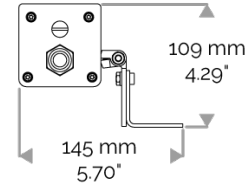

X-LINE4 - DMX monochrome

810-4670-WL X-LINE4 12 230V WIRELESS DMX 4000K 2x5° L337mm 12W IP66

APPLICATION

230V AC (except for the USA) high-power LED luminaire for outdoor lighting available. DO NOT RECESS. Accentuation lighting for architectural facades, shop fronts, sculptures, columns etc...

LIGHTING FEATURES

CRI170. High-power LED luminaire. Monochrome DMX version.

ELECTRICAL FEATURES

CONNECT SYSTEM for reliable and fast installation. Integrated DMX power supply. Built-in 10 kV/5 kA surge protection. For the USA please consult us.

CABLES USED

DMX version: CONNECT SYSTEM cable. Length: 50cm.

MECHANICAL FEATURES

IP66, IK06. Anodized aluminium profile. Clear PMMA. Silicone gasket. Delta Seal® treated stainless steel fasteners. Weights: 337mm : 2 kg. 637mm : 3,5 kg. 937mm : 4,5 kg. 1237mm : 6,2 kg. 1537mm : 7,1 kg.

INRUSH CURRENT

Inrush Current (A)	40
--------------------	----

POWER

Product Led Power (W)	12,1
-----------------------	------