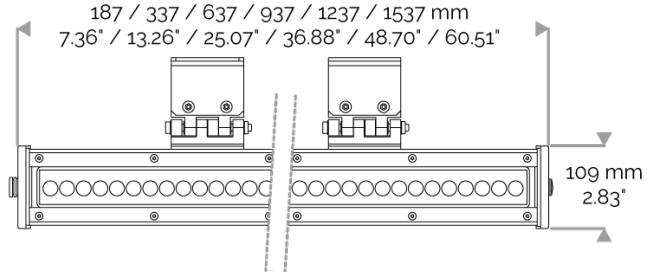

X-LINE4 - DMX monochrome

810-4670-WL X-LINE4 12 230V WIRELESS DMX 4000K 2x5° L337mm 12W IP66

APPLICATION

230V AC (except for the USA) high-power LED luminaire for outdoor lighting available. DO NOT RECESS. Accentuation lighting for architectural facades, shop fronts, sculptures, columns etc...

LIGHTING FEATURES

CRI170. High-power LED luminaire. Monochrome DMX version.

ELECTRICAL FEATURES

CONNECT SYSTEM for reliable and fast installation. Integrated DMX power supply. Built-in 10 kV/5 kA surge protection. For the USA please consult us.

CABLES USED

DMX version: CONNECT SYSTEM cable. Length: 50cm.

MECHANICAL FEATURES

IP66, IK06. Anodized aluminium profile. Clear PMMA. Silicone gasket. Delta Seal® treated stainless steel fasteners. Weights: 337mm : 2 kg. 637mm : 3,5 kg. 937mm : 4,5 kg. 1237mm : 6,2 kg. 1537mm : 7,1 kg.

INRUSH CURRENT

Inrush Current (A)	40
--------------------	----

POWER

Product Led Power (W)	12,1
-----------------------	------