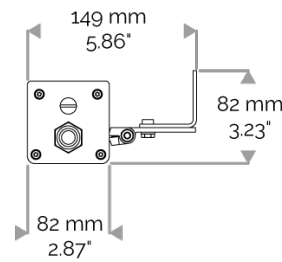

X-LINE4 - DMX monochrome

810-4670-WL X-LINE4 12 230V WIRELESS DMX 4000K 2x5° L337mm 12W IP66

APPLICATION

230V AC (except for the USA) high-power LED luminaire for outdoor lighting available. DO NOT RECESS. Accentuation lighting for architectural facades, shop fronts, sculptures, columns etc...

LIGHTING FEATURES

CRI170. High-power LED luminaire. Monochrome DMX version.

ELECTRICAL FEATURES

CONNECT SYSTEM for reliable and fast installation. Integrated DMX power supply. Built-in 10 kV/5 kA surge protection. For the USA please consult us.

CABLES USED

DMX version: CONNECT SYSTEM cable. Length: 50cm.

MECHANICAL FEATURES

IP66, IK06. Anodized aluminium profile. Clear PMMA. Silicone gasket. Delta Seal® treated stainless steel fasteners. Weights: 337mm : 2 kg. 637mm : 3,5 kg. 937mm : 4,5 kg. 1237mm : 6,2 kg. 1537mm : 7,1 kg.

WARRANTY

5-year warranty: on LED module and driver (see the FLUX conditions).

Lifetime: 60 000 hours L80 B10

LUMEN DATA

Lumen nominal total neutral white 4000K (lm)	1242
lm/W LED neutral white 4000K	102
Qty LED	12
Ta max.	30°C
Tj (at 25°C)	85°C

INRUSH CURRENT

Inrush Current (A)	40

POWER

Product Led Power (W)	12,1