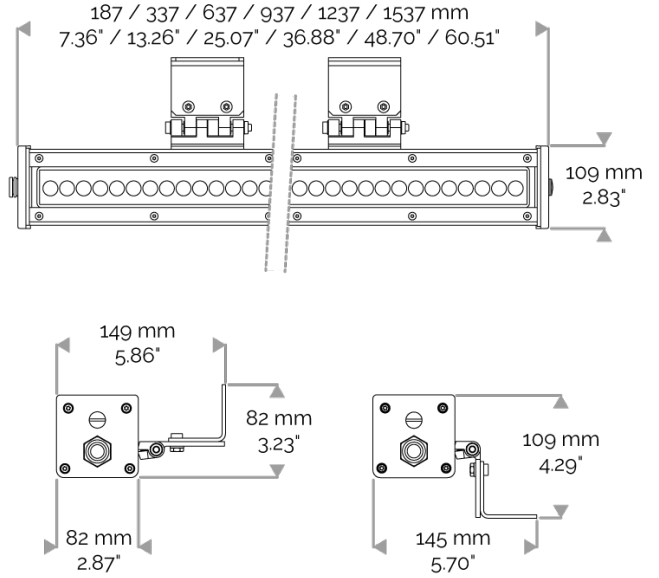

X-LINE4 - DMX monochrome

810-4610-WL X-LINE4 60 230V WIRELESS DMX 3000K 2x22.5° L1537mm 60W IP66

APPLICATION

230V AC (except for the USA) high-power LED luminaire for outdoor lighting available. DO NOT RECESS. Accentuation lighting for architectural facades, shop fronts, sculptures, columns etc...

LIGHTING FEATURES

CRI70. High-power LED luminaire. Monochrome DMX version.

ELECTRICAL FEATURES

CONNECT SYSTEM for reliable and fast installation. Integrated DMX power supply. Built-in 10 kV/5 kA surge protection. For the USA please consult us.

CABLES USED

DMX version: CONNECT SYSTEM cable. Length: 50cm.

MECHANICAL FEATURES

IP66, IK06. Anodized aluminium profile. Clear PMMA. Silicone gasket. Delta Seal® treated stainless steel fasteners. Weights: 337mm : 2 kg. 637mm : 3,5 kg. 937mm : 4,5 kg. 1237mm : 6,2 kg. 1537mm : 7,1 kg.

INRUSH CURRENT

| | |
|--------------------------|-----|
| Inrush Current (A) | 105 |
| Inrush Current Time (µs) | 240 |

POWER

| | |
|-----------------------|------|
| Product Led Power (W) | 60,6 |
|-----------------------|------|