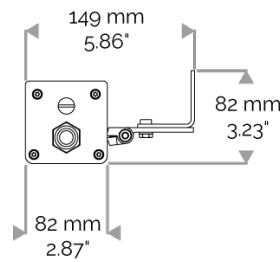

## X-LINE4 - DMX monochrome

810-4600-WL X-LINE4 60 230V WIRELESS DMX 3000K 2x5° L1537mm 60W IP66

### CABLES USED

DMX version: CONNECT SYSTEM cable. Length: 50cm.

### MECHANICAL FEATURES

IP66, IK06. Anodized aluminium profile. Clear PMMA. Silicone gasket. Delta Seal® treated stainless steel fasteners. Weights: 337mm : 2 kg. 637mm : 3,5 kg. 937mm : 4,5 kg. 1237mm : 6,2 kg. 1537mm : 7,1 kg.

### POWER

Product Led Power (W)	60,6
-----------------------	------