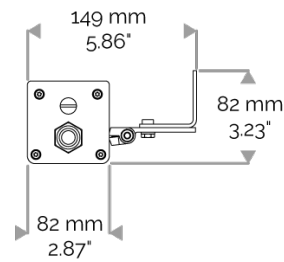

X-LINE4 - DMX monochrome

810-4575 X-LINE4 48 230V DMX 3000K 2x22.5° L1237mm 48W IP66

APPLICATION

230V AC (except for the USA) high-power LED luminaire for outdoor lighting available. DO NOT RECESS. Accentuation lighting for architectural facades, shop fronts, sculptures, columns etc...

LIGHTING FEATURES

CRI170. High-power LED luminaire. Monochrome DMX version.

ELECTRICAL FEATURES

CONNECT SYSTEM for reliable and fast installation. Integrated DMX power supply. Built-in 10 kV/5 kA surge protection. For the USA please consult us.

CABLES USED

DMX version: CONNECT SYSTEM cable. Length: 50cm.

MECHANICAL FEATURES

IP66, IK06. Anodized aluminium profile. Clear PMMA. Silicone gasket. Delta Seal® treated stainless steel fasteners. Weights: 337mm : 2 kg. 637mm : 3,5 kg. 937mm : 4,5 kg. 1237mm : 6,2 kg. 1537mm : 7,1 kg.

WARRANTY

5-year warranty: on LED module and driver (see the FLUX conditions).

Lifetime: 60 000 hours L80 B10

LUMEN DATA

Lumen nominal total warm white 3000K (lm)	4656
lm/W LED warm white 3000K	96
Qty LED	48
Ta max.	30°C
Tj (at 25°C)	85°C

INRUSH CURRENT

Inrush Current (A)	100
Inrush Current Time (µs)	210

POWER

Product Led Power (W)	48,5