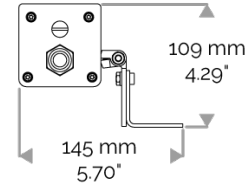

X-LINE4 - DMX monochrome

810-4575 X-LINE4 48 230V DMX 3000K 2x22.5° L1237mm 48W IP66

APPLICATION

230V AC (except for the USA) high-power LED luminaire for outdoor lighting available. DO NOT RECESS. Accentuation lighting for architectural facades, shop fronts, sculptures, columns etc...

LIGHTING FEATURES

CRI170. High-power LED luminaire. Monochrome DMX version.

ELECTRICAL FEATURES

CONNECT SYSTEM for reliable and fast installation. Integrated DMX power supply. Built-in 10 kV/5 kA surge protection. For the USA please consult us.

CABLES USED

DMX version: CONNECT SYSTEM cable. Length: 50cm.

MECHANICAL FEATURES

IP66, IK06. Anodized aluminium profile. Clear PMMA. Silicone gasket. Delta Seal® treated stainless steel fasteners. Weights: 337mm : 2 kg. 637mm : 3,5 kg. 937mm : 4,5 kg. 1237mm : 6,2 kg. 1537mm : 7,1 kg.

INRUSH CURRENT

Inrush Current (A)	100
Inrush Current Time (µs)	210

POWER

Product Led Power (W)	48,5
-----------------------	------