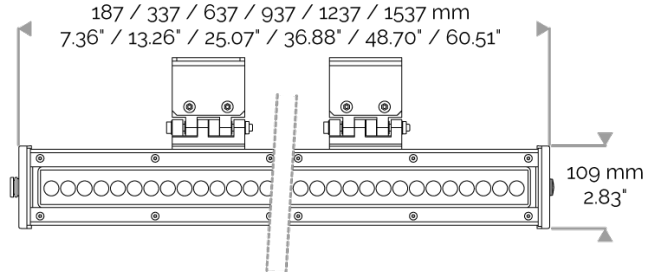

X-LINE4 - DMX monochrome

810-4575 X-LINE4 48 230V DMX 3000K 2x22.5° L1237mm 48W IP66

APPLICATION

230V AC (except for the USA) high-power LED luminaire for outdoor lighting available. DO NOT RECESS. Accentuation lighting for architectural facades, shop fronts, sculptures, columns etc...

LIGHTING FEATURES

CRI170. High-power LED luminaire. Monochrome DMX version.

ELECTRICAL FEATURES

CONNECT SYSTEM for reliable and fast installation. Integrated DMX power supply. Built-in 10 kV/5 kA surge protection. For the USA please consult us.

CABLES USED

DMX version: CONNECT SYSTEM cable. Length: 50cm.

MECHANICAL FEATURES

IP66, IK06. Anodized aluminium profile. Clear PMMA. Silicone gasket. Delta Seal® treated stainless steel fasteners. Weights: 337mm : 2 kg. 637mm : 3,5 kg. 937mm : 4,5 kg. 1237mm : 6,2 kg. 1537mm : 7,1 kg.

INRUSH CURRENT

Inrush Current (A)	100
Inrush Current Time (µs)	210

POWER

Product Led Power (W)	48,5
-----------------------	------